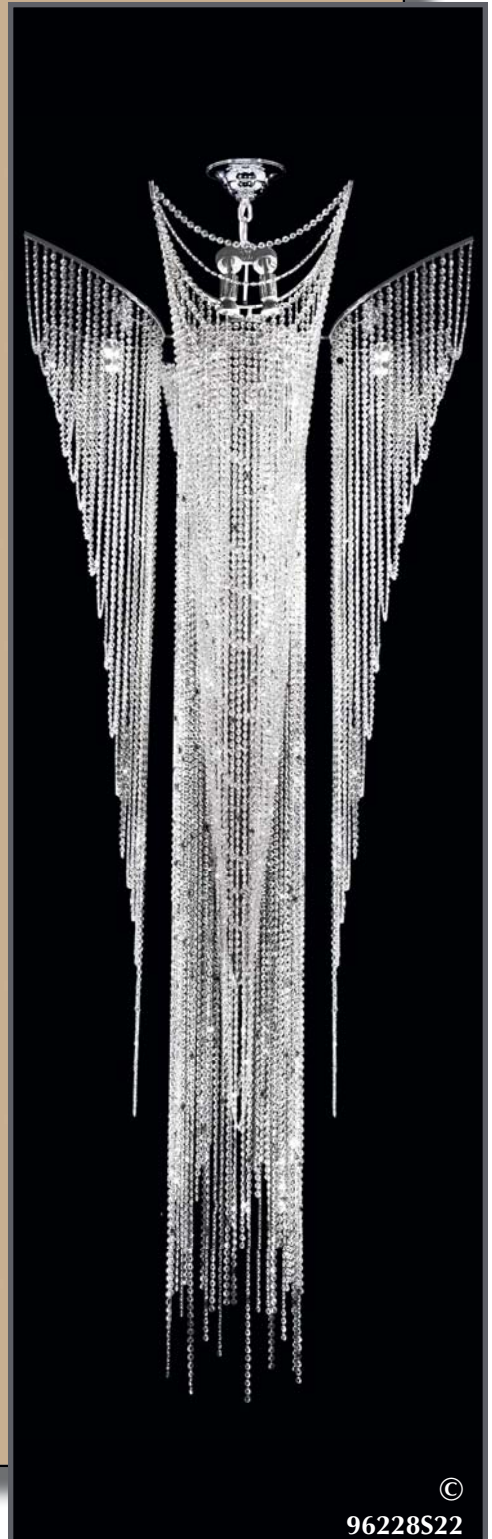

The "Combined Entry Chandelier" Collection

96126S22

©

© COPYRIGHT ALL WORLDWIDE
RIGHTS RESERVED BY

james r. moder®

*The Combined Entry
Chandelier Collection
in a room setting
at a glance.*

©

95940S22

©

96198S22

©

96228S22

The "Combined Entry Chandelier" Collection

Large powerful and majestic, these entry Chandeliers are an impressive addition to your home. Here is a selection of styles available. Pick a style suitable for your home and look in our catalog for the entire matching Chandelier Collection.

See page 135 for complete collection.

96236S22 LED

Crystal: IMPERIAL™ (-22) (pictured),

LED or ⌀ 32 x 40w (incandescent version),

↔16" (41cm) cylinder x ↔42" (107cm) top spray x ↓110" (279cm)

Finish: Silver (S). See page 134 for complete collection.

© COPYRIGHT ALL WORLDWIDE
RIGHTS RESERVED BY

james r. moder®

Note:
 For your preference
 bonus WHITE
 candle sleeves
 are also included.

96250S22 (3 Tier)
 Available on Custom Order
 Crystal: IMPERIAL™ (-22) (pictured),
 Ø 20 (8+8+4) x 60w, ↔ 32" (81 cm) x ↓ 42" (107 cm)
 Finish: Silver (S).
 See page 139 for complete collection.