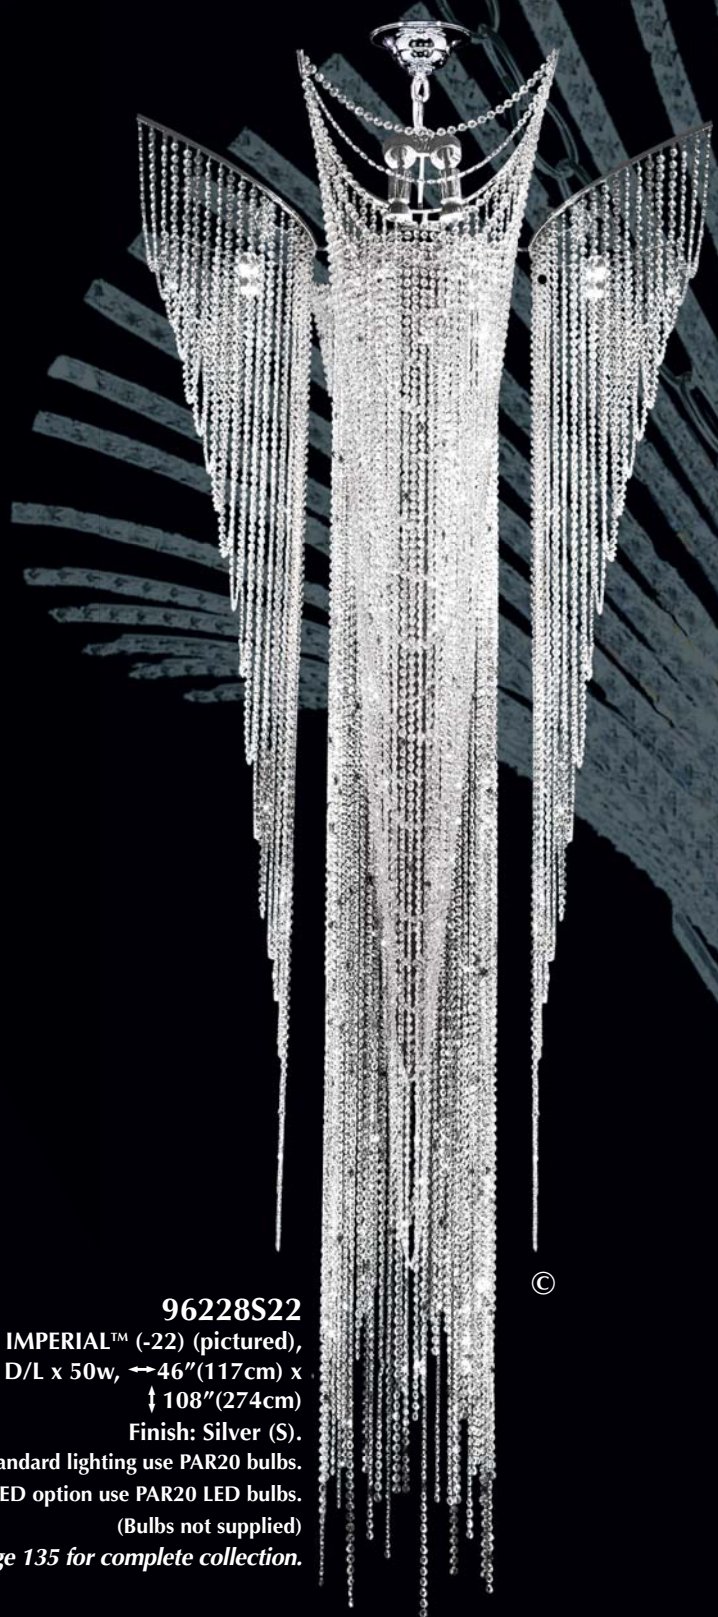

©

96228S22

Crystal: IMPERIAL™ (-22) (pictured),
⊙16 D/L x 50w, ↔46" (117cm) x
↓108" (274cm)

Finish: Silver (S).

For standard lighting use PAR20 bulbs.

For LED option use PAR20 LED bulbs.

(Bulbs not supplied)

See page 135 for complete collection.

96236S22 LED

Crystal: IMPERIAL™ (-22) (pictured),

LED or ⌀ 32 x 40w (incandescent version),

↔16" (41cm) cylinder x ↔42" (107cm) top spray x ↓110" (279cm)

Finish: Silver (S). See page 134 for complete collection.

© COPYRIGHT ALL WORLDWIDE
RIGHTS RESERVED BY

james r. moder®