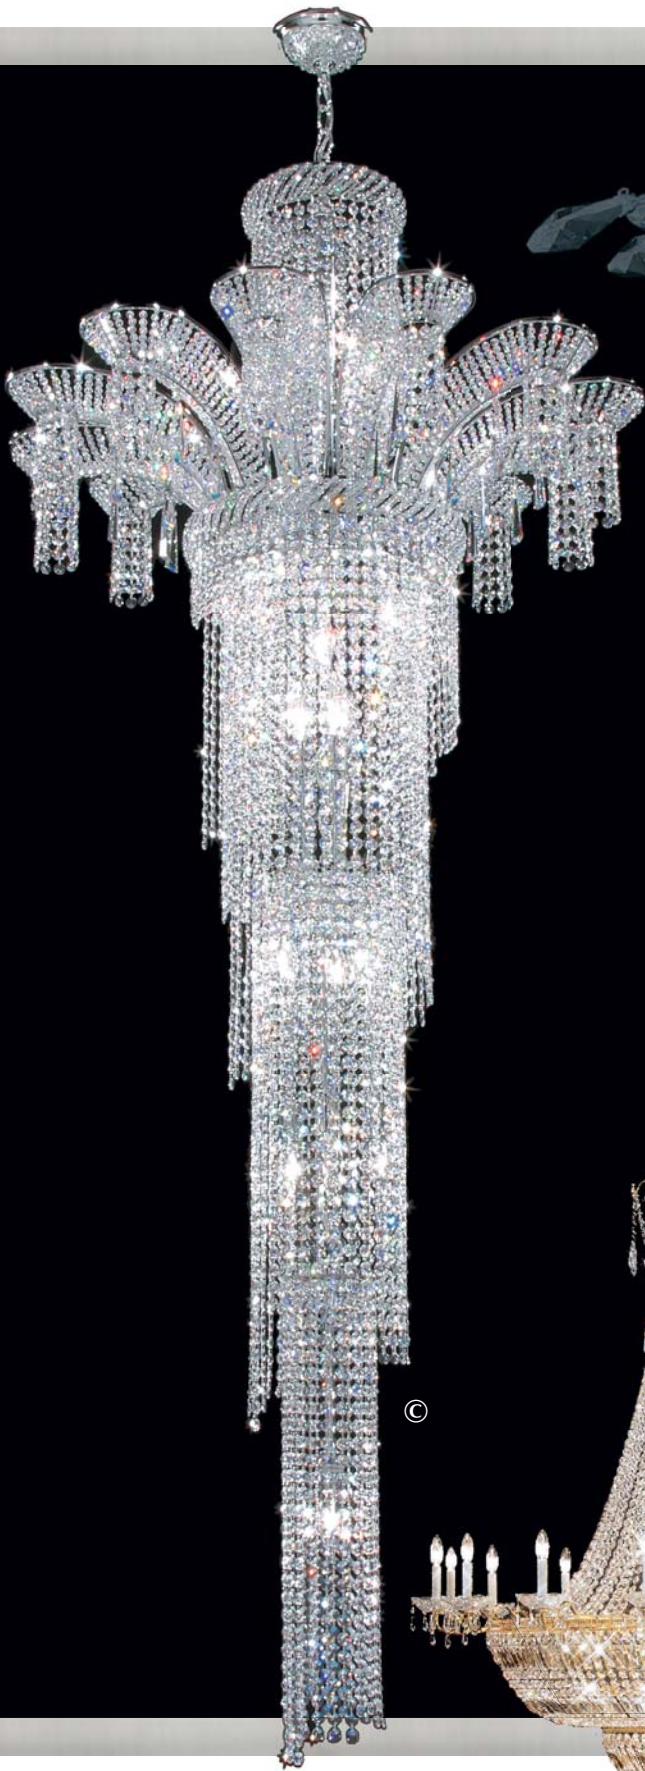

94122S22

Crystal: IMPERIAL™ (-22) (pictured),
Ø22 x 60w, ↔32"(81cm) x ↓80"(203cm)
Finish: Silver (S).