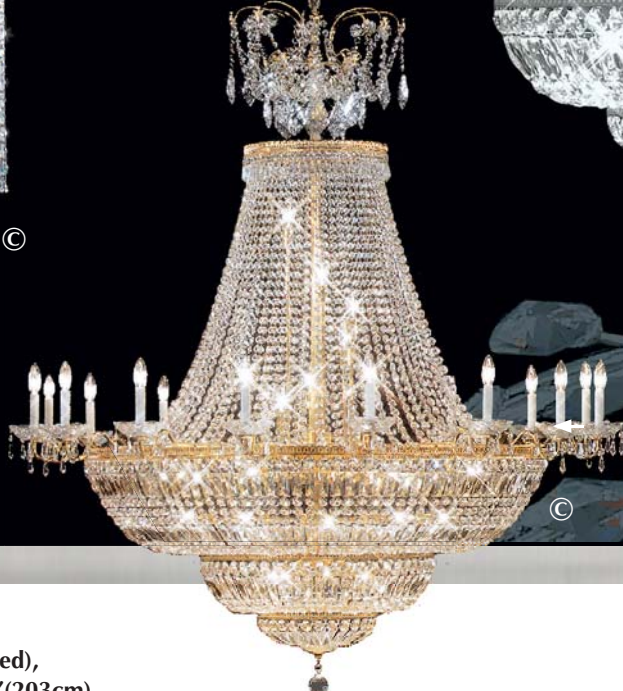

← 40564GL22

Crystal: IMPERIAL™ (-22) (pictured),
Ø16 + 36 x 60w, ↔64"(163cm) x ↓72"(183cm)
Finish: Gold Lustre (GL).

© COPYRIGHT ALL WORLDWIDE
RIGHTS RESERVED BY

james r. moder®