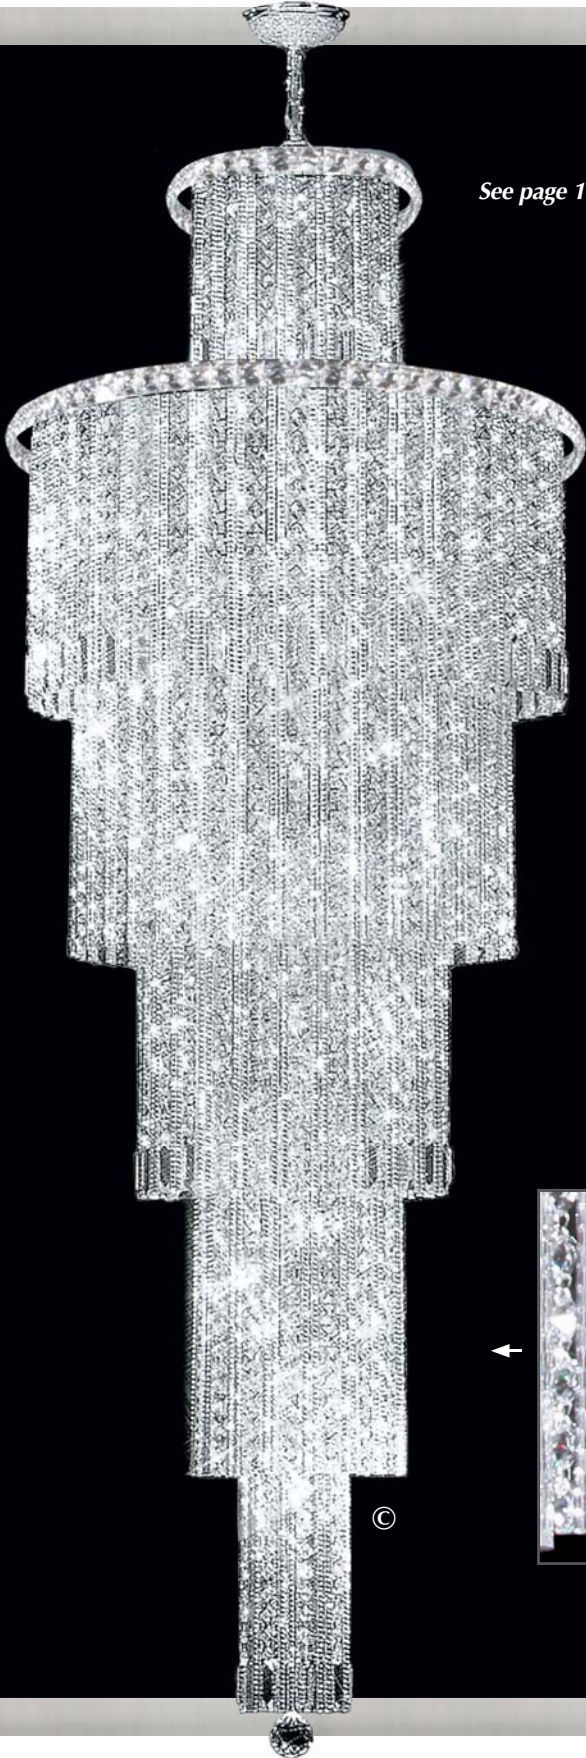

© COPYRIGHT ALL WORLDWIDE
RIGHTS RESERVED BY

james r. moder®

Note:
 For your preference
 bonus WHITE
 candle sleeves
 are also included.

96250S22 (3 Tier)
 Available on Custom Order
 Crystal: IMPERIAL™ (-22) (pictured),
 Ø 20 (8+8+4) x 60w, ↔ 32" (81 cm) x ↓ 42" (107 cm)
 Finish: Silver (S).
 See page 139 for complete collection.

96198S22

Crystal: IMPERIAL™ (-22) (pictured),
Ø 27 (G9) x 35w, ↔ 32" (81cm) x ↓ 45" (114cm)
Finish: Silver (S).
See page 186 for complete collection.

© COPYRIGHT ALL WORLDWIDE
RIGHTS RESERVED BY

james r. moder®

92168S22 →

Crystal: IMPERIAL™ (-22) (pictured),
Ø28 x 60w, ↔20"(51cm) x †64"(163cm)
See page 195 for complete collection. Finish: Silver (S).

92169S22 (Larger Version)

Ø58 x 40w, ↔26"(66cm) x †88"(224cm)
See page 195 for complete collection.