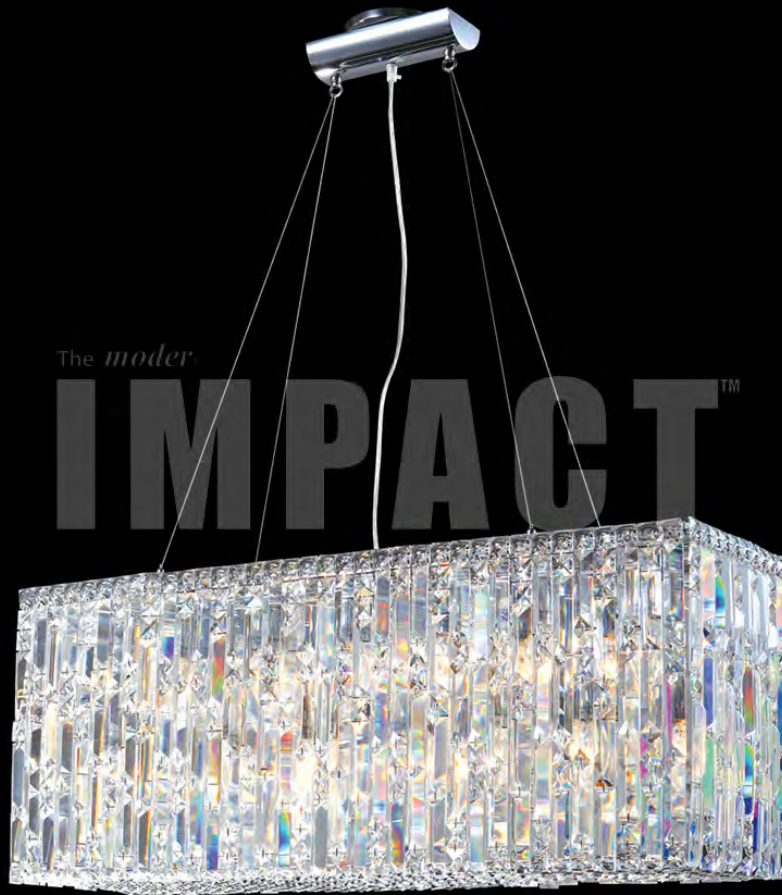

*james r. moder*® / *moder's* **IMPACT**™ CRYSTAL CHANDELIER *Fashion*  
BEVERLY HILLS • NEW YORK • PARIS • LONDON • TOKYO • VANCOUVER

40337S00

Model #: **40337S00**  
Contemporary Collection

Specifications

SKU: 40337S00

Finish: Silver

Crystal: Swarovski crystals (Clear)

Arms: N/A

Shades: N/A

H: 13 D/L: 33 W: 9 Extends: N/A (inches)

Hanging Weight: 36 (lbs)

Number of Bulbs: 24