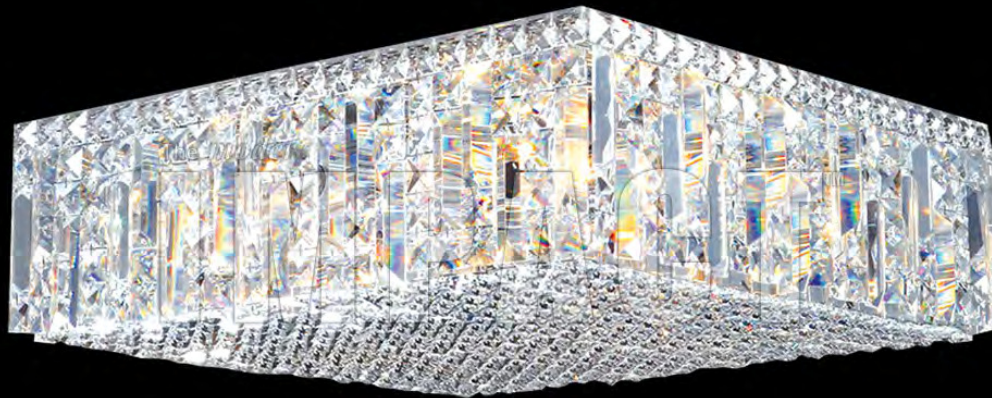

james r. moder® / *moder's* **IMPACT**™ CRYSTAL CHANDELIER *Fashion*
BEVERLY HILLS • NEW YORK • PARIS • LONDON • TOKYO • VANCOUVER

40345S11

Model #: **40345S11**
Contemporary Collection

Specifications

SKU: 40345S11

Finish: Silver

Crystal: SPECTRA CRYSTAL by Swarovski -Clear

Arms: N/A

Shades: N/A

H: 8 D/L: 20 W: 20 Extends: N/A (inches)

Hanging Weight: 25 (lbs)

Number of Bulbs: 12

Type of Bulbs: E12