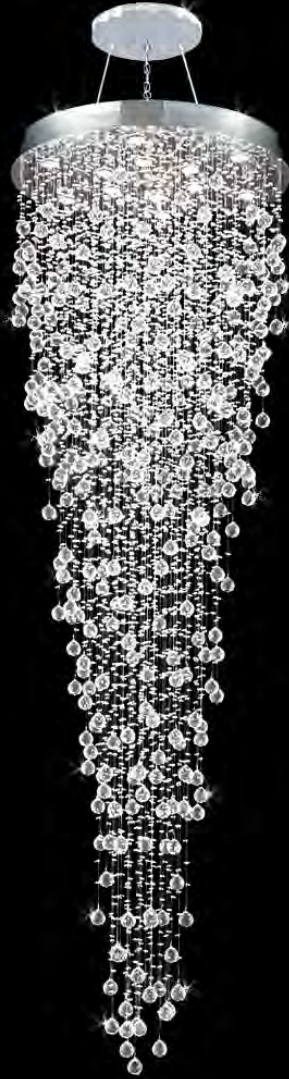

*james r. moder*® / *moder's* **IMPACT**™ CRYSTAL CHANDELIER *Fashion*  
BEVERLY HILLS • NEW YORK • PARIS • LONDON • TOKYO • VANCOUVER

40418S11

Model #: **40418S11**  
Crystal Rain Collection

Specifications

SKU: 40418S11

Finish: Silver

Crystal: SPECTRA CRYSTAL by Swarovski -Clear

Arms: N/A

Shades: N/A

H: 96 D/L: 32 W: N/A Extends: N/A (inches)

Hanging Weight: 114 (lbs)

Number of Bulbs: 12

Type of Bulbs: MR16/GU10 base

Circuits: 1

Voltage: 120

Max Wattage: 35

LED: N/A

*Note: Photo is representative of this model  
but may vary in crystal, finish, or shade options*

Call **1-800-840-7158**  
for prices, to view, order and locate your  
closest JRM Crystal Gallery Showroom.