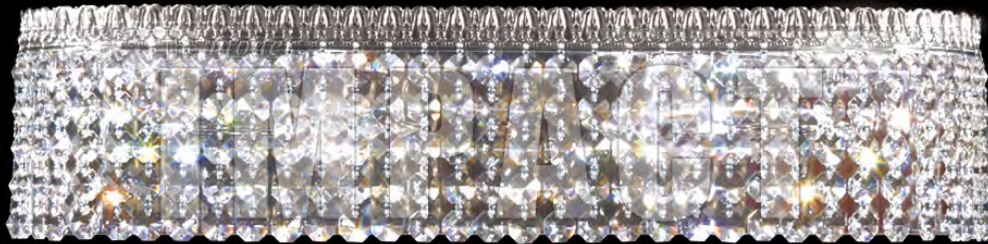

james r. moder® / *moder's IMPACT*™ CRYSTAL CHANDELIER *Fashion*
BEVERLY HILLS • NEW YORK • PARIS • LONDON • TOKYO • VANCOUVER

40536S22

Model #: **40536G22**

Imperial Collection

Specifications

SKU: 40536G22

Finish: Gold

Crystal: IMPERIAL Crystal (Clear)

Arms: N/A

Shades: N/A

H: 5 D/L: 20 W: N/A Extends: 5 (inches)

Hanging Weight: 6 (lbs)

Number of Bulbs: 4

Type of Bulbs: E12