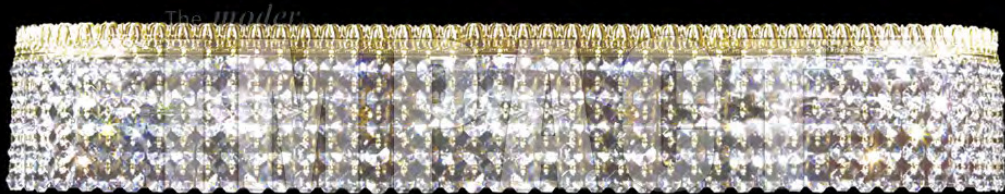

james r. moder® / *moder's* **IMPACT**™ CRYSTAL CHANDELIER *Fashion*
BEVERLY HILLS • NEW YORK • PARIS • LONDON • TOKYO • VANCOUVER

40537G22

Model #: **40537S11**

Imperial Collection

Specifications

SKU: 40537S11

Finish: Silver

Crystal: SPECTRA CRYSTAL by Swarovski -Clear

Arms: N/A

Shades: N/A

H: 5 D/L: 32 W: N/A Extends: 5 (inches)

Hanging Weight: 11 (lbs)

Number of Bulbs: 8

Type of Bulbs: E12