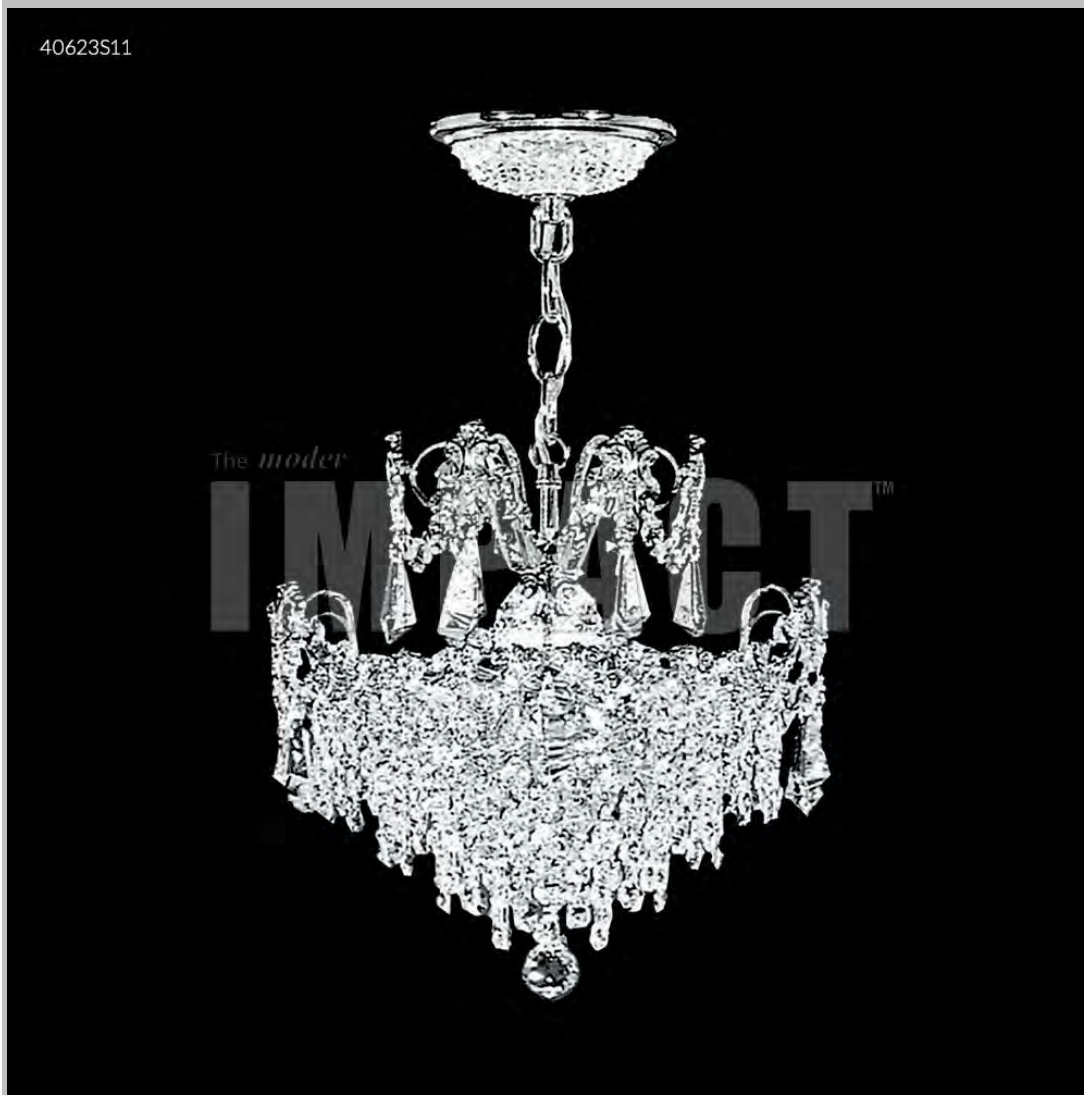

james r. moder® / *moder's* **IMPACT**™ CRYSTAL CHANDELIER *Fashion*
BEVERLY HILLS • NEW YORK • PARIS • LONDON • TOKYO • VANCOUVER

40623S11

Model #: **40623S11**
Mini Crystal Chandelier Collection

Specifications

SKU: 40623S11

Finish: Silver

Crystal: SPECTRA CRYSTAL by Swarovski -Clear

Arms: N/A

Shades: N/A

H: 12 D/L: 14 W: N/A Extends: N/A (inches)

Hanging Weight: 10 (lbs)

Number of Bulbs: 3

Type of Bulbs: E12

Circuits: 1

Voltage: 120

Max Wattage: 60

LED: N/A

*Note: Photo is representative of this model
but may vary in crystal, finish, or shade options*

Call **1-800-840-7158**
for prices, to view, order and locate your
closest JRM Crystal Gallery Showroom.