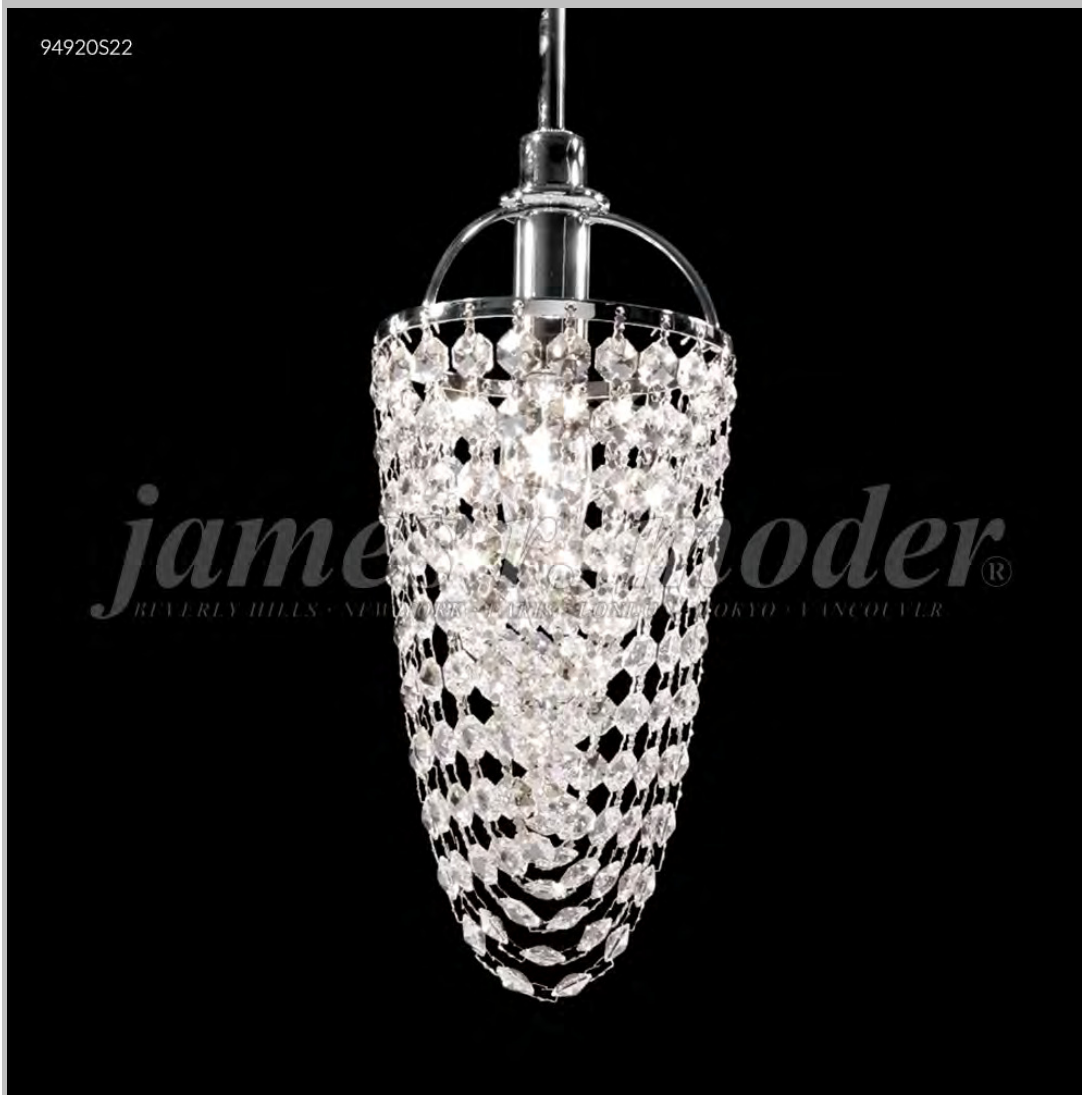

james r. moder® / *moder*® **IMPACT™** CRYSTAL CHANDELIER *Fashion*
BEVERLY HILLS • NEW YORK • PARIS • LONDON • TOKYO • VANCOUVER

94920S22

Model #: **94920SOB**

Tekno Mini Collection

Specifications

SKU: 94920SOB

Finish: Silver

Crystal: Swarovski crystals (Bordeaux)

Arms: N/A

Shades: N/A

H: 11 D/L: 4 W: N/A Extends: N/A (inches)

Hanging Weight: 3 (lbs)

Number of Bulbs: 1

Type of Bulbs: E12