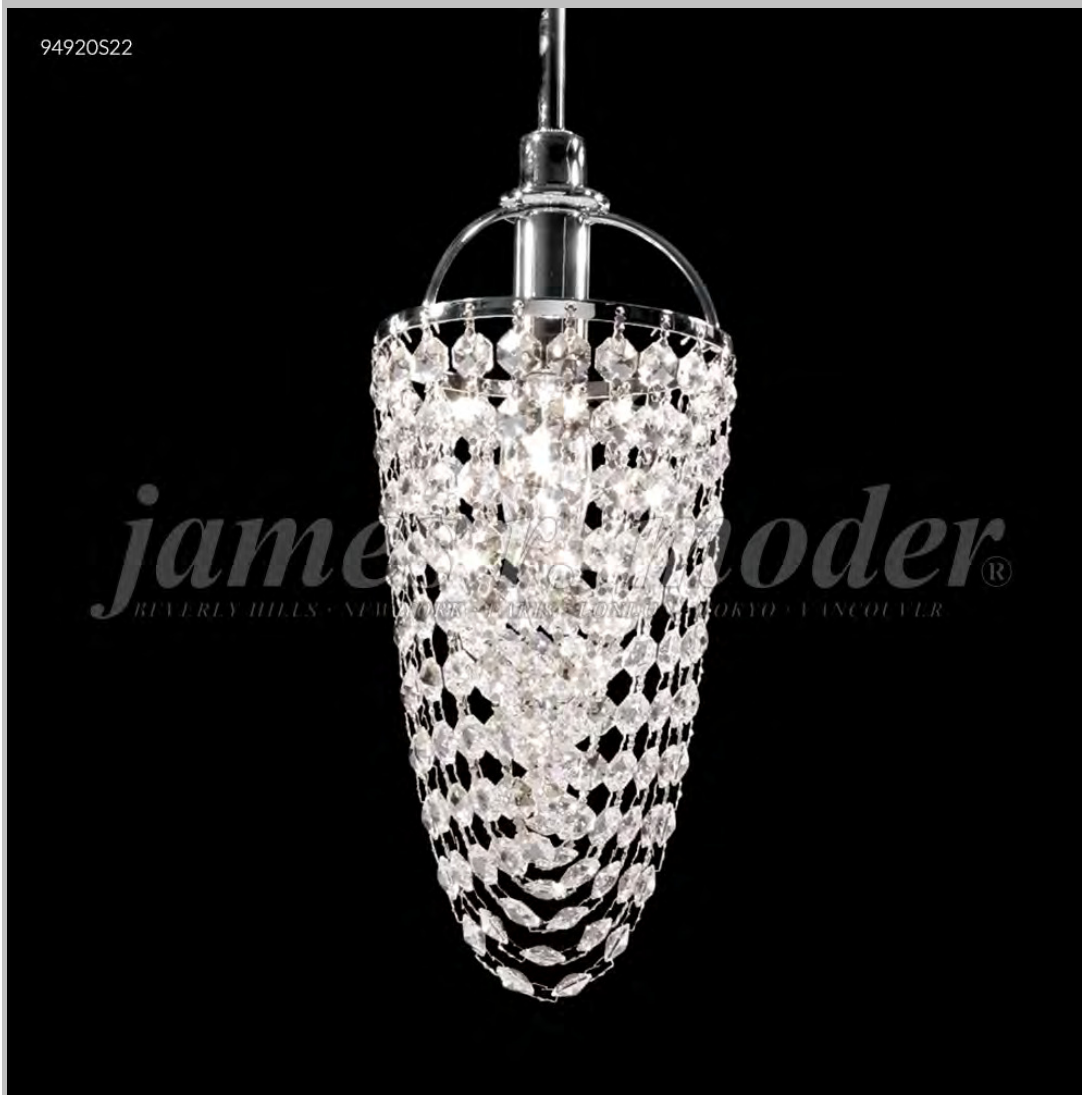

james r. moder® / *moder*® **IMPACT**™ CRYSTAL CHANDELIER *Fashion*
BEVERLY HILLS • NEW YORK • PARIS • LONDON • TOKYO • VANCOUVER

94920S22

Model #: **94920S0T**
Tekno Mini Collection

Specifications

SKU: 94920S0T

Finish: Silver

Crystal: Swarovski crystals (Golden Teak)

Arms: N/A

Shades: N/A

H: 11 D/L: 4 W: N/A Extends: N/A (inches)

Hanging Weight: 3 (lbs)

Number of Bulbs: 1

Type of Bulbs: E12