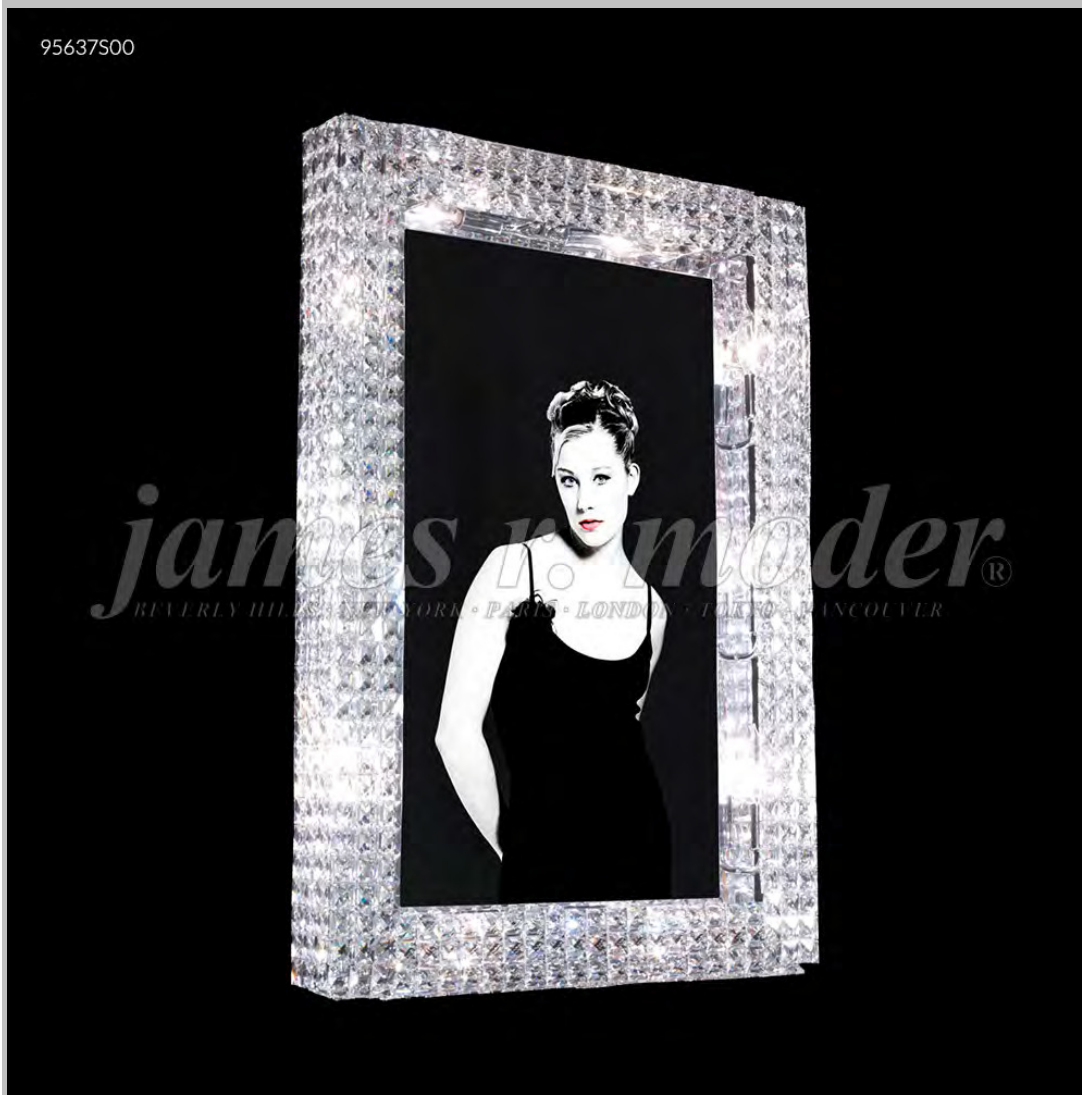

*james r. moder*® / *moder's* **IMPACT**™ CRYSTAL CHANDELIER *Fashion*  
BEVERLY HILLS • NEW YORK • PARIS • LONDON • TOKYO • VANCOUVER

95637S00

Model #: **95637S00**  
Eclipse Fashion Collection

Specifications

SKU: 95637S00

Finish: Silver

Crystal: Swarovski crystals (Clear)

Arms: N/A

Shades: N/A

H: 30 D/L: 22 W: N/A Extends: 4 (inches)

Hanging Weight: 45 (lbs)

Number of Bulbs: 10