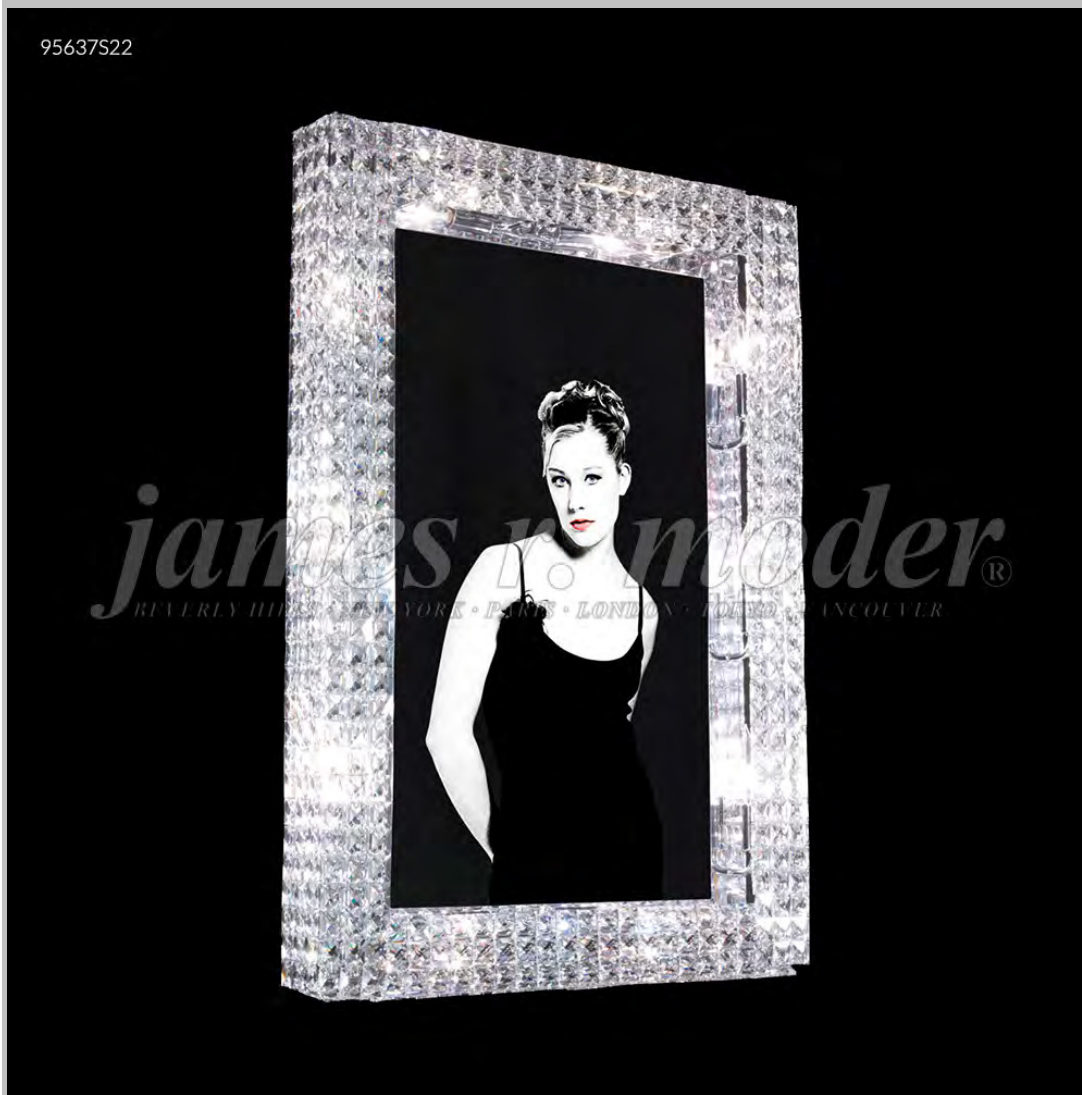

james r. moder® / *moder's IMPACT*™ CRYSTAL CHANDELIER *Fashion*
BEVERLY HILLS • NEW YORK • PARIS • LONDON • TOKYO • VANCOUVER

95637S22

Model #: **95637S22**
Eclipse Fashion Collection

Specifications

SKU: 95637S22

Finish: Silver

Crystal: IMPERIAL Crystal (Clear)

Arms: N/A

Shades: N/A

H: 30 D/L: 22 W: N/A Extends: 4 (inches)

Hanging Weight: 45 (lbs)

Number of Bulbs: 10

Type of Bulbs: E12