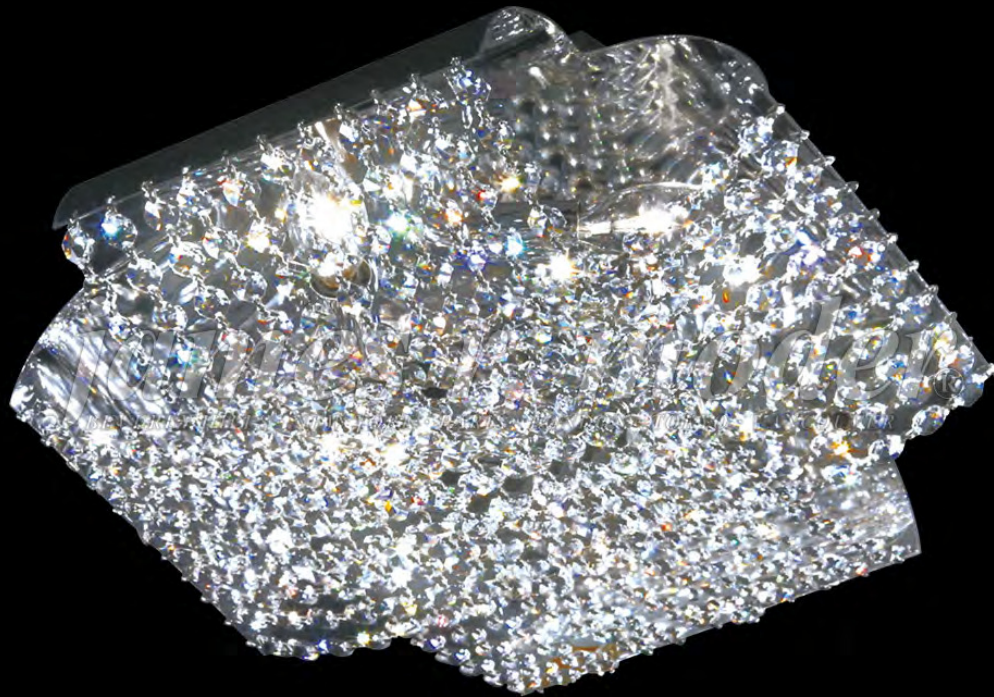

james r. moder® / *moder's* **IMPACT**™ CRYSTAL CHANDELIER *Fashion*
BEVERLY HILLS • NEW YORK • PARIS • LONDON • TOKYO • VANCOUVER

95644S11

Model #: **95644S11**
Eclipse Fashion Collection

Specifications

SKU: 95644S11

Finish: Silver

Crystal: SPECTRA CRYSTAL by Swarovski -Clear

Arms: N/A

Shades: N/A

H: 6 D/L: 14 W: N/A Extends: N/A (inches)

Hanging Weight: 6 (lbs)

Number of Bulbs: 4