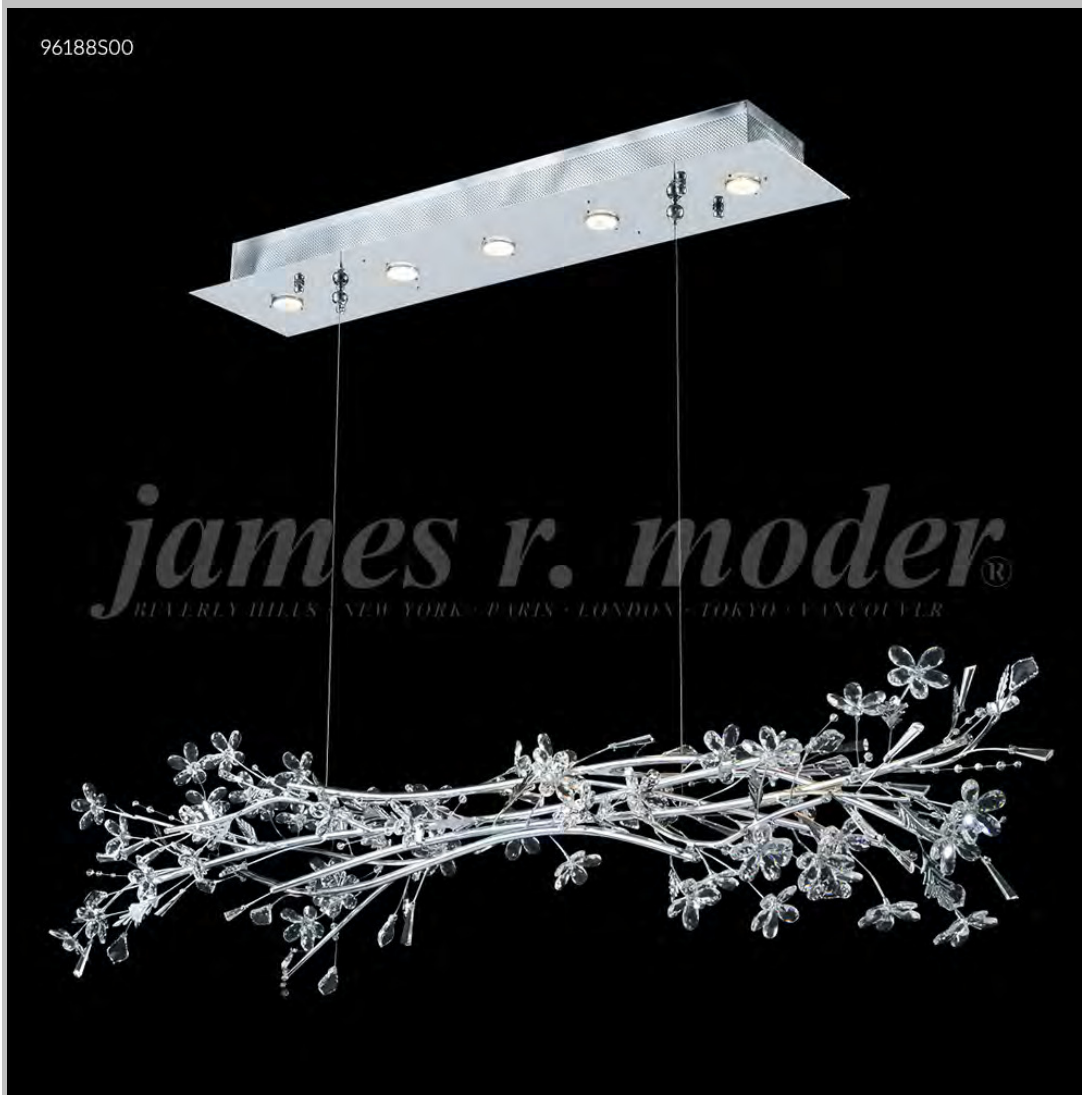

*james r. moder*® / *moder's IMPACT*™ CRYSTAL CHANDELIER *Fashion*  
BEVERLY HILLS • NEW YORK • PARIS • LONDON • TOKYO • VANCOUVER

96188S00

Model #: **96188S00**  
Continental Fashion Collection

Specifications

SKU: 96188S00

Finish: Silver

Crystal: Swarovski crystals (Clear)

Arms: N/A

Shades: N/A

H: 15 D/L: 70 W: 15 Extends: N/A (inches)

Hanging Weight: 43 (lbs)

Number of Bulbs: 5

Type of Bulbs: MR16/GU10 base

Circuits: 1

Voltage: 120

Max Wattage: 35

LED: N/A

*Note: Photo is representative of this model  
but may vary in crystal, finish, or shade options*

Call **1-800-840-7158**  
for prices, to view, order and locate your  
closest JRM Crystal Gallery Showroom.