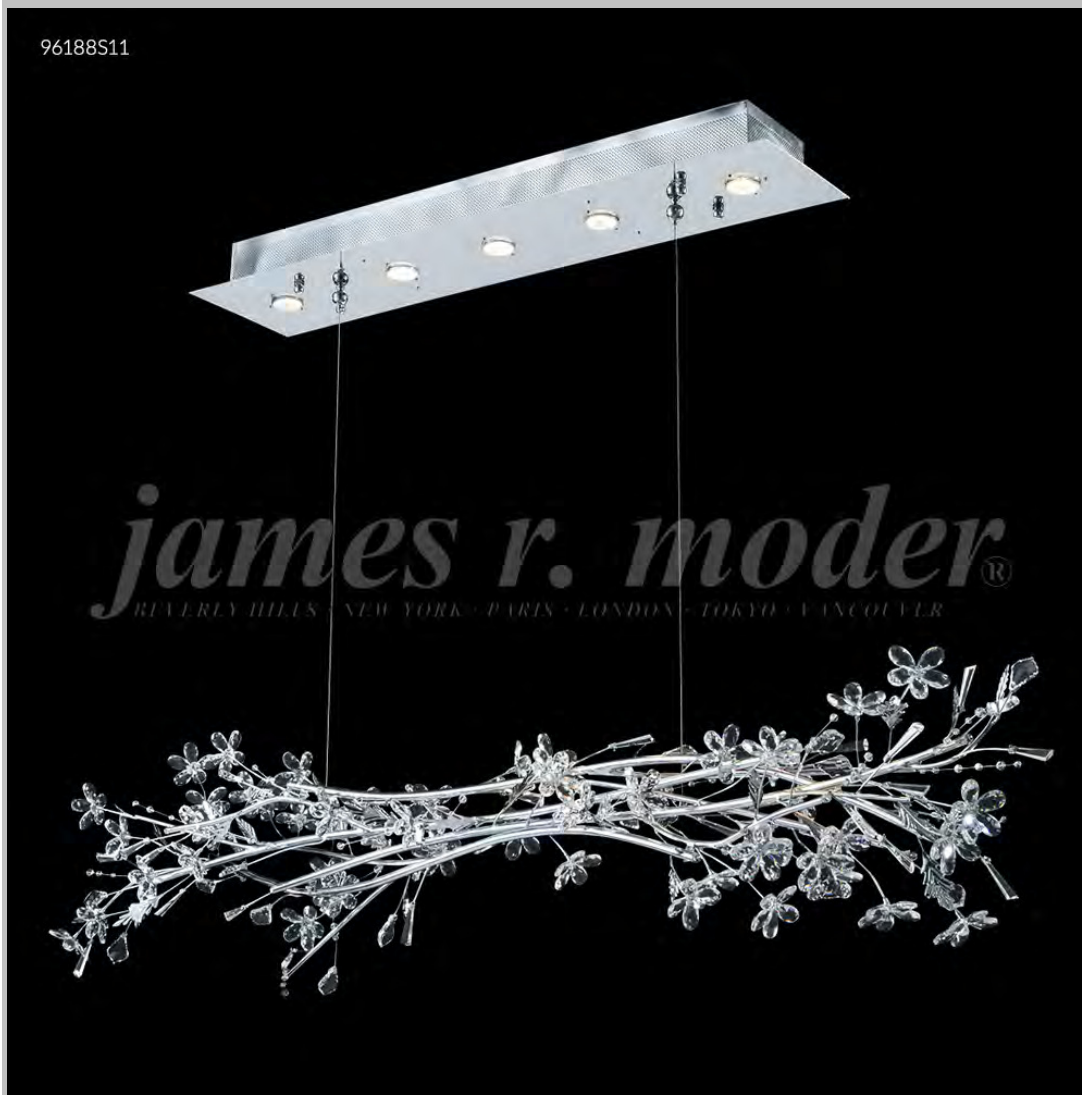

james r. moder® / *moder's IMPACT*™ CRYSTAL CHANDELIER *Fashion*
BEVERLY HILLS • NEW YORK • PARIS • LONDON • TOKYO • VANCOUVER

96188S11

Model #: **96188S11**
Continental Fashion Collection

Specifications

SKU: 96188S11

Finish: Silver

Crystal: SPECTRA CRYSTAL by Swarovski -Clear

Arms: N/A

Shades: N/A

H: 15 D/L: 70 W: 15 Extends: N/A (inches)

Hanging Weight: 43 (lbs)

Number of Bulbs: 5

Type of Bulbs: MR16/GU10 base

Circuits: 1

Voltage: 120

Max Wattage: 35

LED: N/A

*Note: Photo is representative of this model
but may vary in crystal, finish, or shade options*

Call **1-800-840-7158**
for prices, to view, order and locate your
closest JRM Crystal Gallery Showroom.