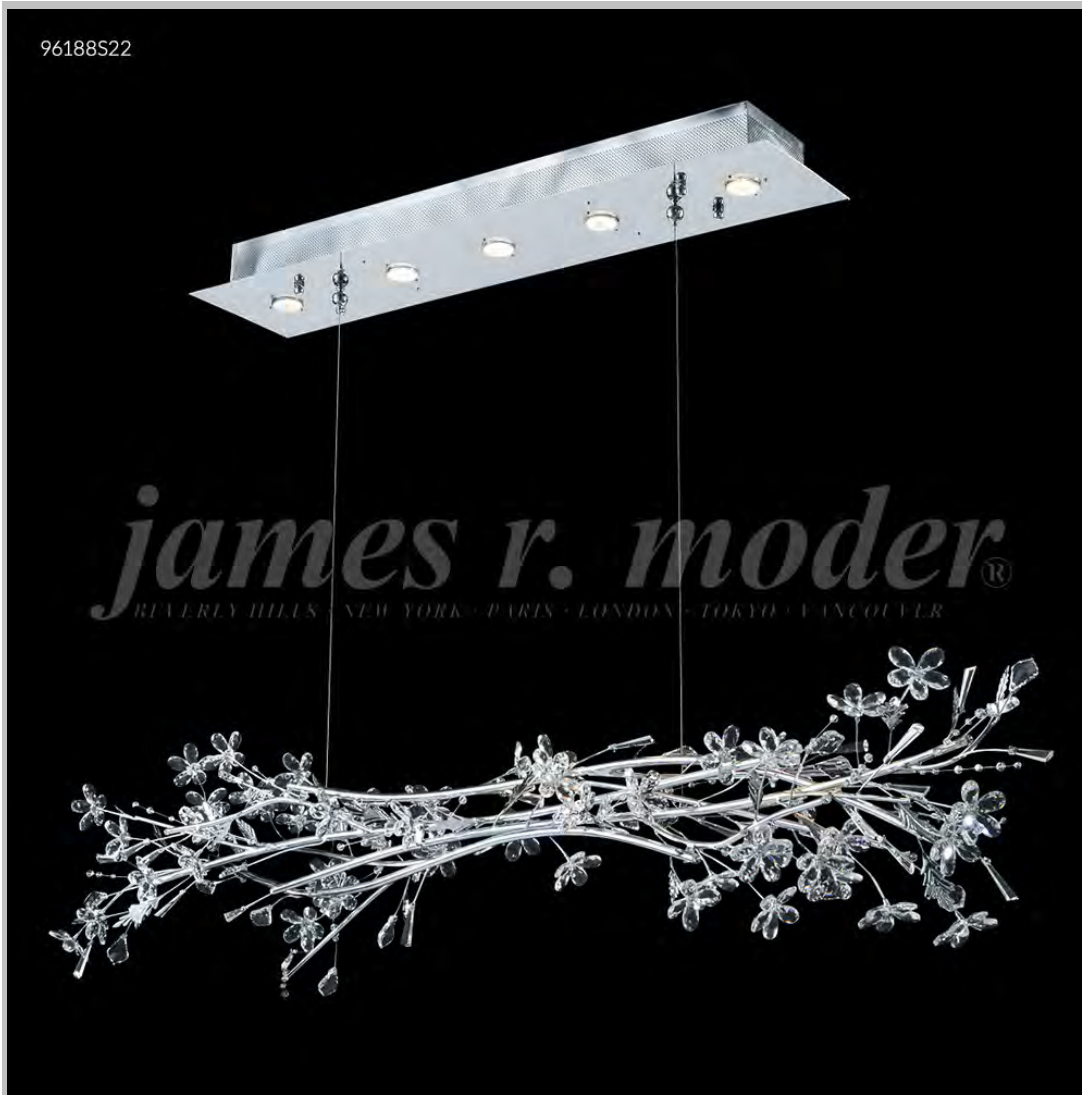

*james r. moder*® / *moder's IMPACT*™ CRYSTAL CHANDELIER *Fashion*  
BEVERLY HILLS • NEW YORK • PARIS • LONDON • TOKYO • VANCOUVER

96188S22

Model #: **96188S22**  
Continental Fashion Collection

Specifications

SKU: 96188S22

Finish: Silver

Crystal: IMPERIAL Crystal (Clear)

Arms: N/A

Shades: N/A

H: 15 D/L: 70 W: 15 Extends: N/A (inches)

Hanging Weight: 43 (lbs)

Number of Bulbs: 5

Type of Bulbs: MR16/GU10 base

Circuits: 1

Voltage: 120

Max Wattage: 35

LED: N/A

*Note: Photo is representative of this model  
but may vary in crystal, finish, or shade options*

Call **1-800-840-7158**  
for prices, to view, order and locate your  
closest JRM Crystal Gallery Showroom.