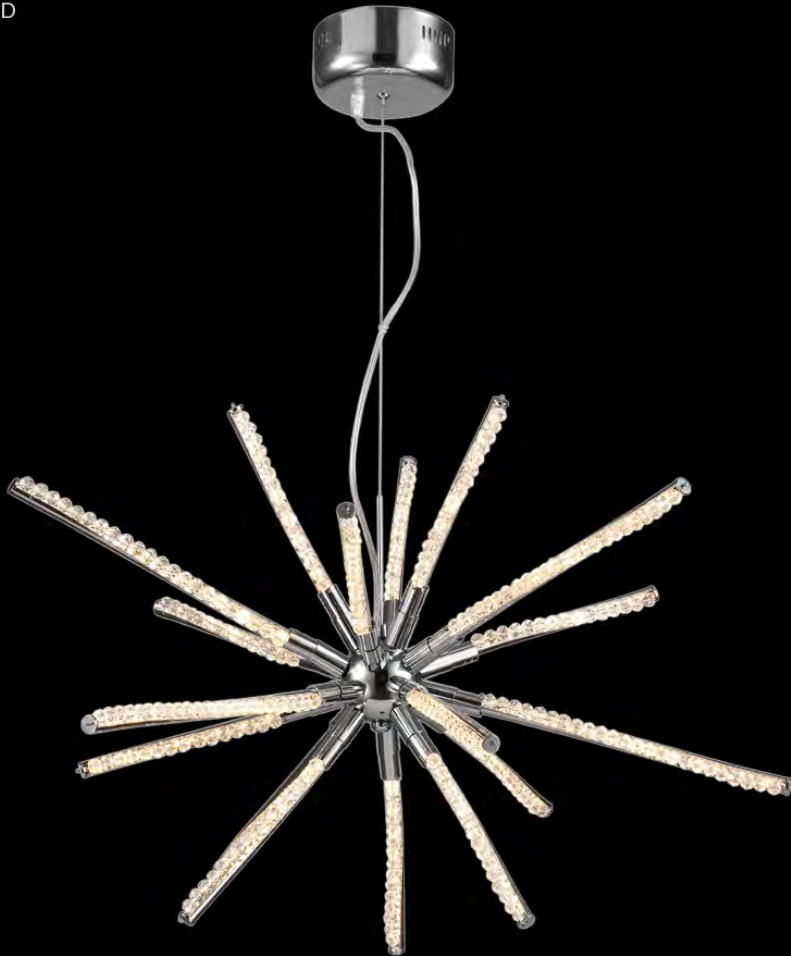

james r. moder® / *moder's* **IMPACT™** CRYSTAL CHANDELIER *Fashion*
BEVERLY HILLS • NEW YORK • PARIS • LONDON • TOKYO • VANCOUVER

96737S22 LED

Model #: **96737S22LED**
Pyramid Collection

Specifications

SKU: 96737S22LED

Finish: Silver

Crystal: IMPERIAL Crystal (Clear)

Arms: N/A

Shades: N/A

H: 30 D/L: 39 W: N/A Extends: N/A (inches)

Hanging Weight: 25 (lbs)

Number of Bulbs: 1

Type of Bulbs: LED 3000K

Circuits: 1

Voltage: 120

Max Wattage: 108

LED: 3000k, Dimmable

*Note: Photo is representative of this model
but may vary in crystal, finish, or shade options*

Call **1-800-840-7158**
for prices, to view, order and locate your
closest JRM Crystal Gallery Showroom.