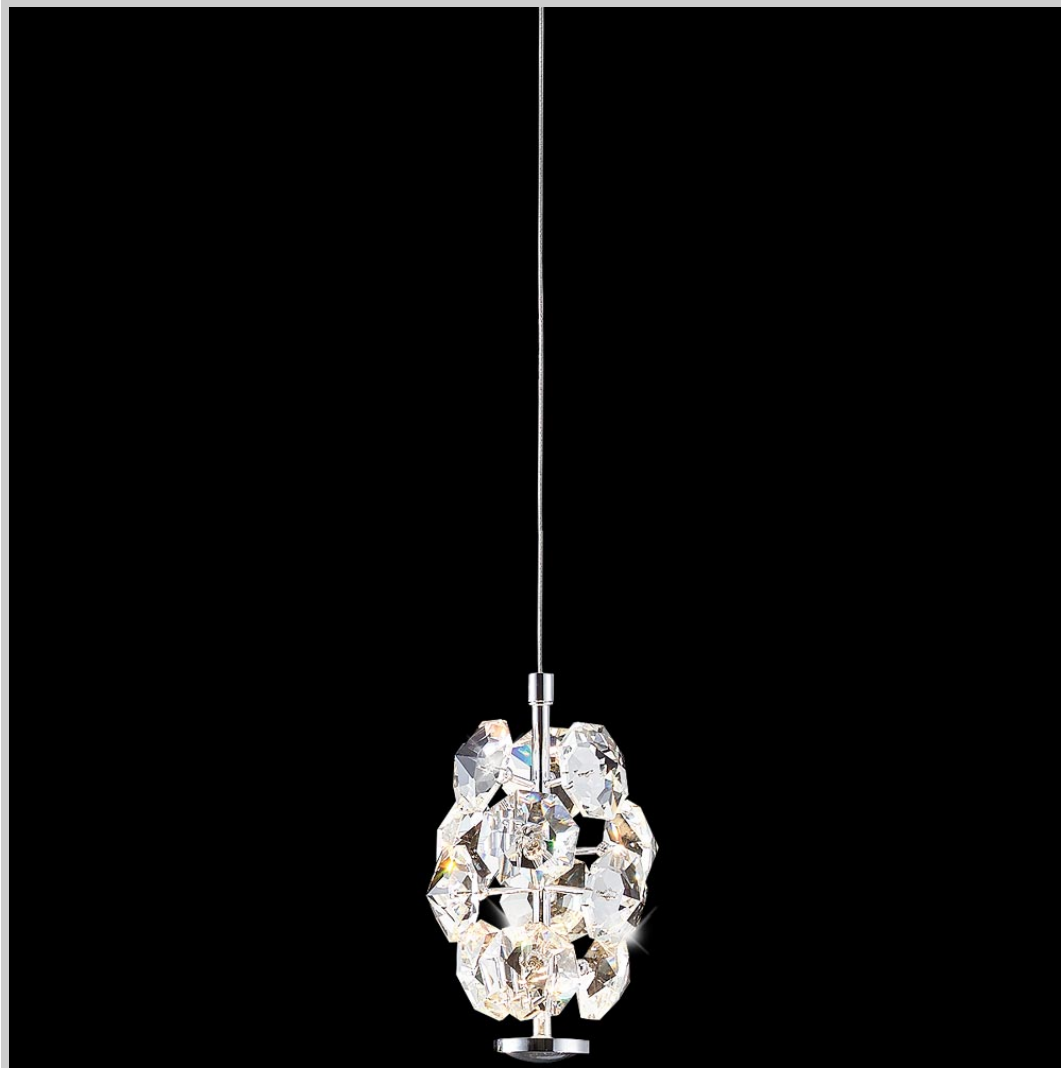

james r. moder® / moder® IMPACT™ CRYSTAL CHANDELIER *Fashion*
BEVERLY HILLS • NEW YORK • PARIS • LONDON • TOKYO • VANCOUVER

Model #: **96941S22**
Continental Fashion Collection

Specifications

SKU: 96941S22

Finish: Silver

Crystal: IMPERIAL Crystal (Clear)

Arms: N/A

Shades: N/A

H: 12.0 D/L: 8.0 W: N/A

Extends: N/A (inches)

Hanging Weight: 3 (lbs)

Number of Bulbs:

Type of Bulbs: LED 3000K

Circuits: 1

Voltage: 120

Max Wattage: 0

LED: 3000K, Dimmable

Note: Photo is representative of this model but may vary in crystal, finish, or shade options.

Call **1-800-840-7158**
for prices, to view, order and locate your
closest JRM Crystal Gallery Showroom.