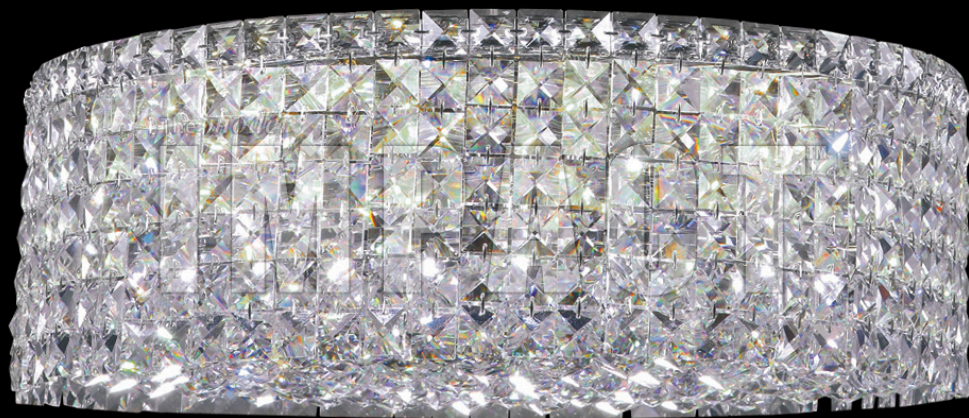

james r. moder® / moder® IMPACT™ CRYSTAL CHANDELIER *Fashion*
BEVERLY HILLS • NEW YORK • PARIS • LONDON • TOKYO • VANCOUVER

40386S

Model #: **40386S77**
Contemporary Collection

Specifications

SKU: 40386S77

Finish: Silver

Crystal: moder® AUSTRIA - Clear

Arms: N/A

Shades: N/A

H: 8 D/L: 20 W: N/A Extends: N/A (inches)

Hanging Weight: 40 (lbs)

Number of Bulbs: 12

Type of Bulbs: E12