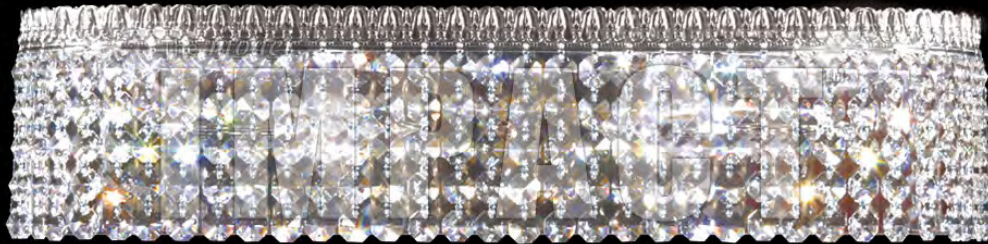

james r. moder® / *moder's* **IMPACT**™ CRYSTAL CHANDELIER *Fashion*
BEVERLY HILLS • NEW YORK • PARIS • LONDON • TOKYO • VANCOUVER

40536S22

Model #: **40536S22**

Imperial Collection

Specifications

SKU: 40536S22

Finish: Silver

Crystal: IMPERIAL Crystal (Clear)

Arms: N/A

Shades: N/A

H: 5 D/L: 20 W: N/A Extends: 5 (inches)

Hanging Weight: 6 (lbs)

Number of Bulbs: 4

Type of Bulbs: E12