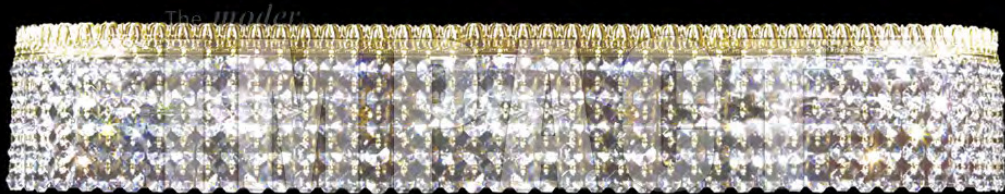

james r. moder® / *moder's* **IMPACT**™ CRYSTAL CHANDELIER *Fashion*
BEVERLY HILLS • NEW YORK • PARIS • LONDON • TOKYO • VANCOUVER

40537G22

Model #: **40537S22**

Imperial Collection

Specifications

SKU: 40537S22

Finish: Silver

Crystal: IMPERIAL Crystal (Clear)

Arms: N/A

Shades: N/A

H: 5 D/L: 32 W: N/A Extends: 5 (inches)

Hanging Weight: 11 (lbs)

Number of Bulbs: 8

Type of Bulbs: E12