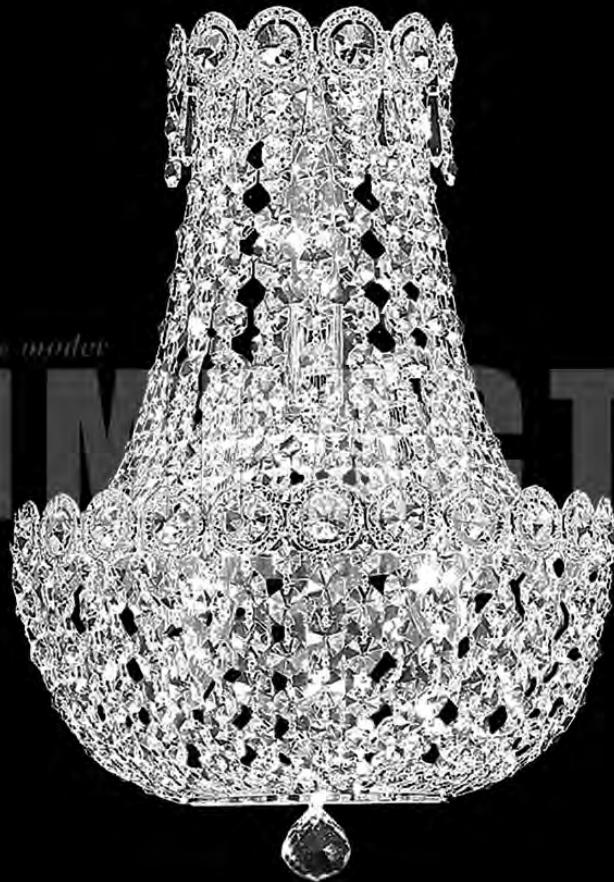

james r. moder® / *moder's* **IMPACT**™ CRYSTAL CHANDELIER *Fashion*
BEVERLY HILLS • NEW YORK • PARIS • LONDON • TOKYO • VANCOUVER

40634S00

Model #: **40634S00**

Imperial Collection

Specifications

SKU: 40634S00

Finish: Silver

Crystal: Swarovski crystals (Clear)

Arms: N/A

Shades: N/A

H: 15 D/L: 10 W: N/A Extends: 6 (inches)

Hanging Weight: 5 (lbs)

Number of Bulbs: 3

Type of Bulbs: E12