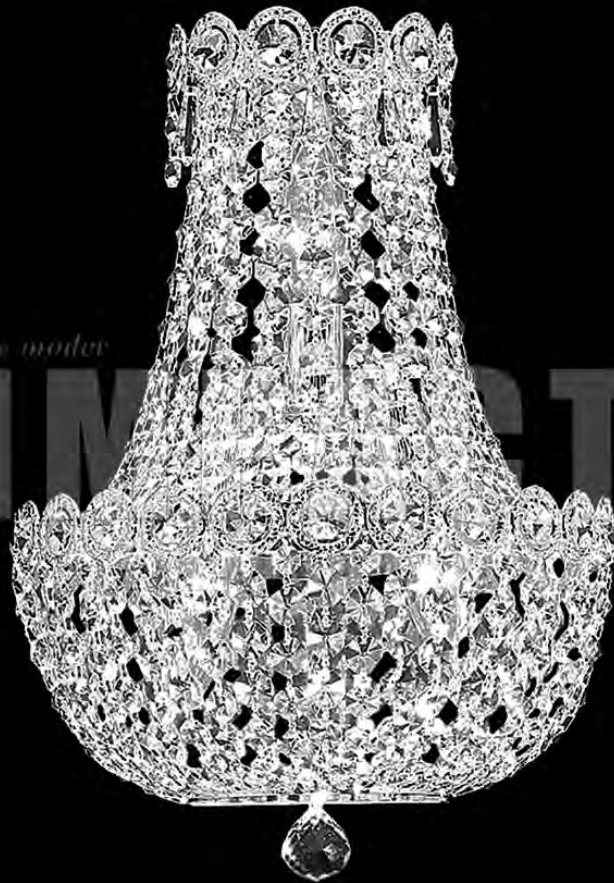

*james r. moder*® / *moder's* **IMPACT**™ CRYSTAL CHANDELIER *Fashion*  
BEVERLY HILLS • NEW YORK • PARIS • LONDON • TOKYO • VANCOUVER

40634S22

Model #: **40634S22**

Imperial Collection

Specifications

SKU: 40634S22

Finish: Silver

Crystal: IMPERIAL Crystal (Clear)

Arms: N/A

Shades: N/A

H: 15 D/L: 10 W: N/A Extends: 6 (inches)

Hanging Weight: 5 (lbs)

Number of Bulbs: 3

Type of Bulbs: E12