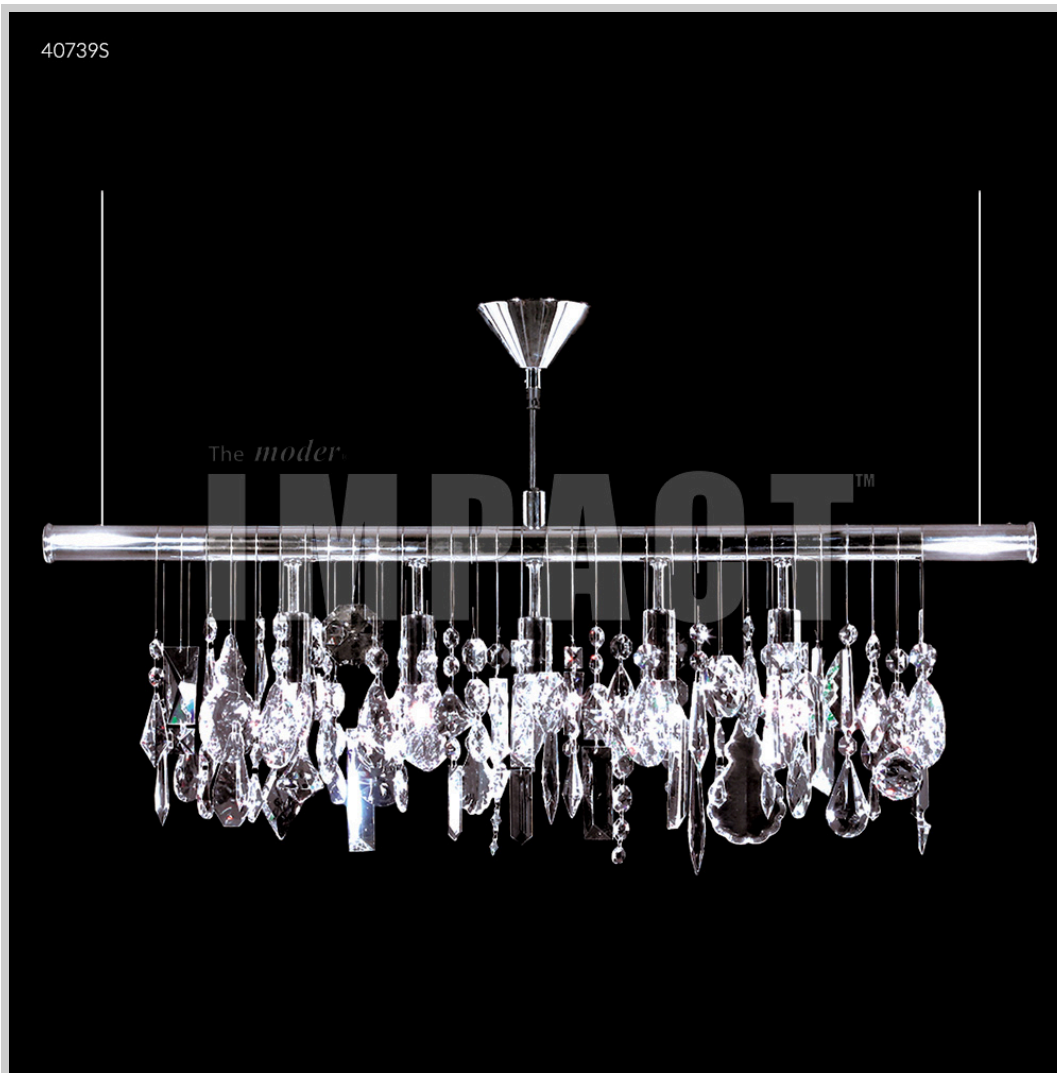

james r. moder® / *moder*® **IMPACT™** CRYSTAL CHANDELIER *Fashion*
BEVERLY HILLS • NEW YORK • PARIS • LONDON • TOKYO • VANCOUVER

Model #: **40739S77**
Contemporary Collection

Specifications

SKU: 40739S77

Finish: Silver

Crystal: *moder*® AUSTRIA - Clear

Arms: N/A

Shades: N/A

H: 11 D/L: 38 W: N/A Extends: N/A (inches)

Hanging Weight: 10 (lbs)

Number of Bulbs: 5

Type of Bulbs: E12