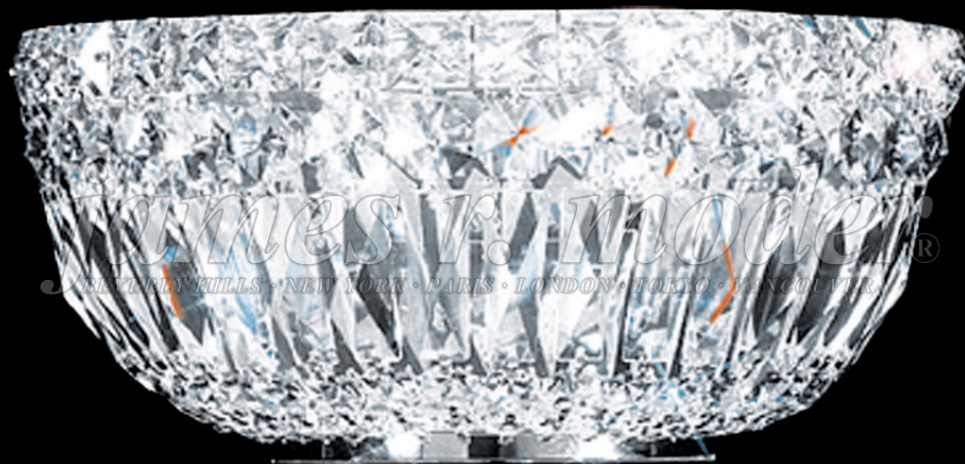

**james r. moder® / moder® IMPACT™ CRYSTAL CHANDELIER *Fashion***  
**BEVERLY HILLS • NEW YORK • PARIS • LONDON • TOKYO • VANCOUVER**

92514S

Model #: **92514S77**

**Prestige Collection**

Specifications

SKU: 92514S77

Finish: Silver

Crystal: moder® AUSTRIA - Clear

Arms: N/A

Shades: N/A

H: 7 D/L: 11 W: N/A Extends: 6 (inches)

Hanging Weight: 3 (lbs)

Number of Bulbs: 2

Type of Bulbs: E12