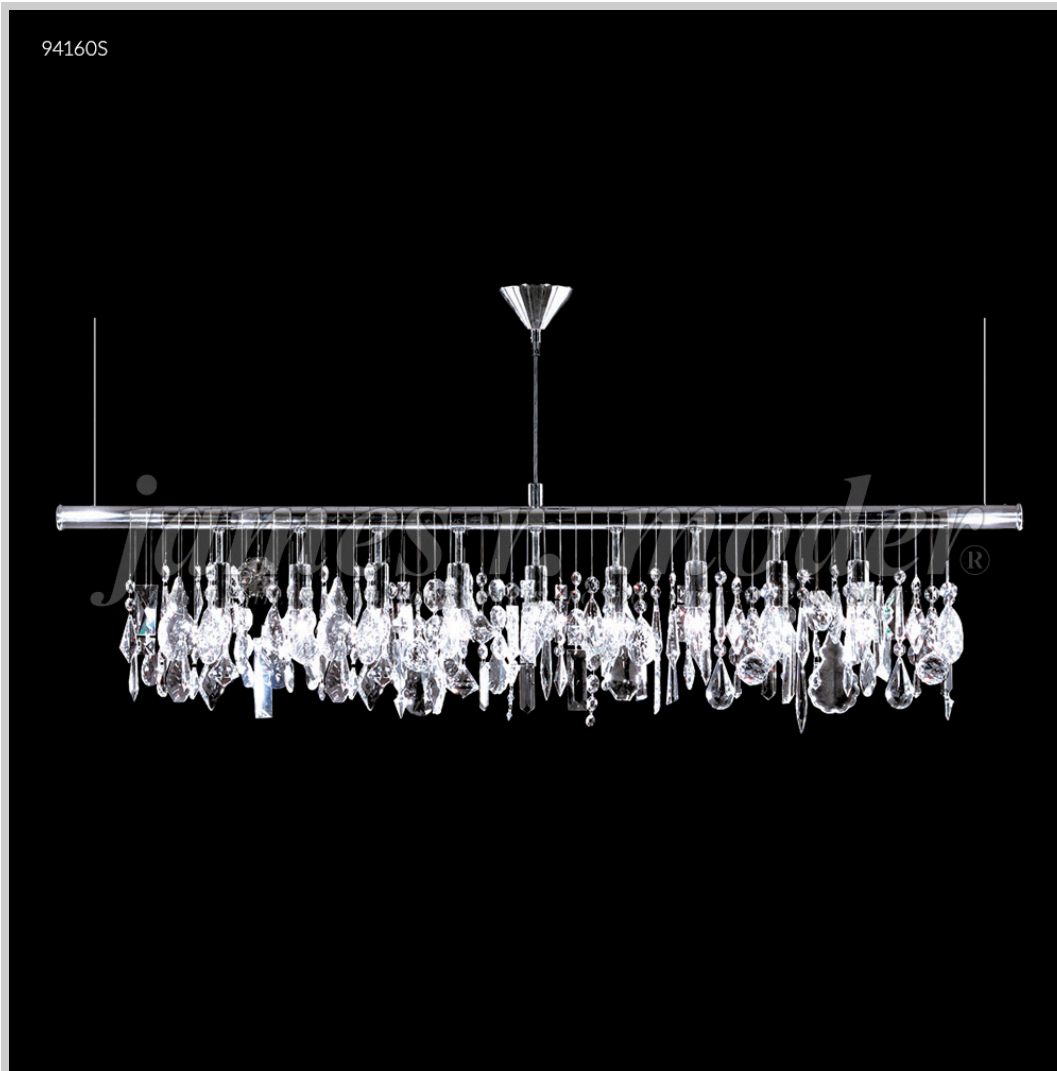

**james r. moder® / moder® IMPACT™ CRYSTAL CHANDELIER *Fashion***  
**BEVERLY HILLS • NEW YORK • PARIS • LONDON • TOKYO • VANCOUVER**

Model #: **94160S77**  
**Fashionable Broadway Collection**

Specifications

SKU: 94160S77

Finish: Silver

Crystal: moder® AUSTRIA - Clear

Arms: N/A

Shades: N/A

H: 10 D/L: 47 W: N/A Extends: N/A (inches)

Hanging Weight: 16 (lbs)

Number of Bulbs: 9

Type of Bulbs: E12

Circuits: 1

Voltage: 120

Max Wattage: 60

LED: N/A

*Note: Photo is representative of this model but may vary in crystal, finish, or shade options.*

Call **1-800-840-7158**  
**for prices, to view, order and locate your closest JRM Crystal Gallery Showroom.**