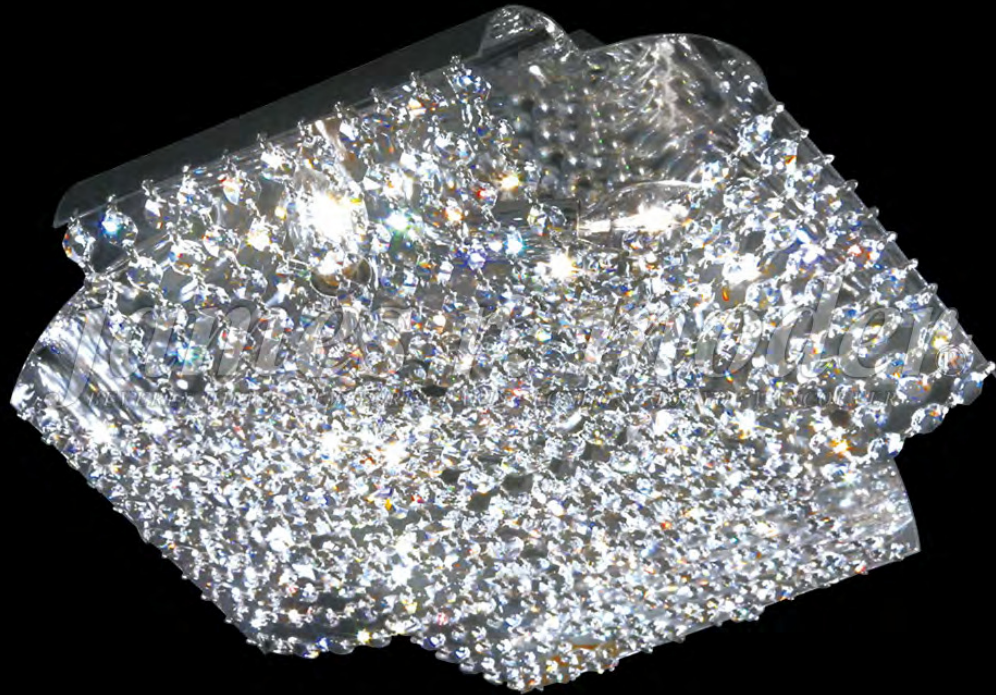

james r. moder® / *moder's* **IMPACT**™ CRYSTAL CHANDELIER *Fashion*
BEVERLY HILLS • NEW YORK • PARIS • LONDON • TOKYO • VANCOUVER

95644S22

Model #: **95644S22**
Eclipse Fashion Collection

Specifications

SKU: 95644S22

Finish: Silver

Crystal: IMPERIAL Crystal (Clear)

Arms: N/A

Shades: N/A

H: 6 D/L: 14 W: N/A Extends: N/A (inches)

Hanging Weight: 6 (lbs)

Number of Bulbs: 4