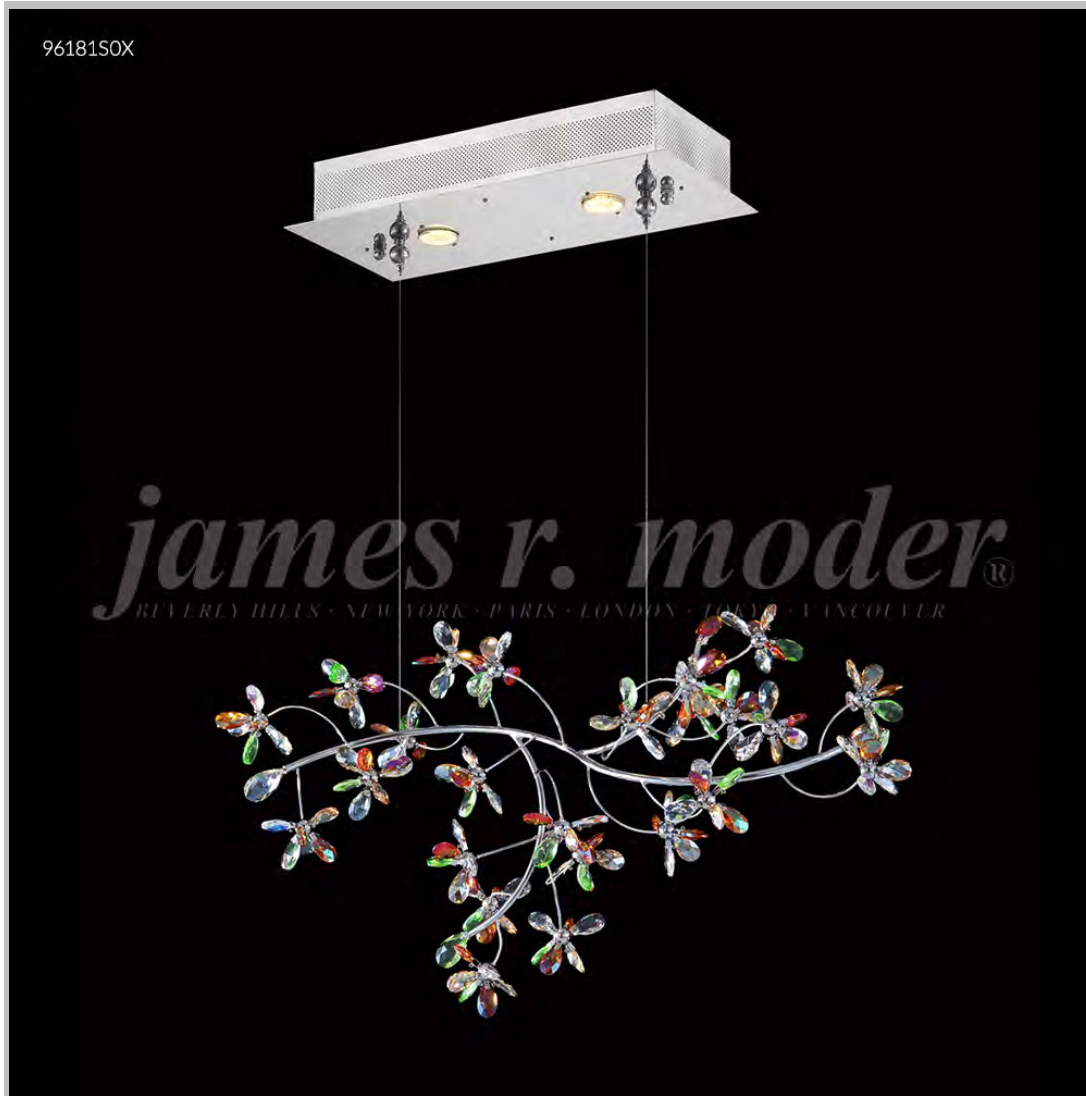

james r. moder® / *moder's* **IMPACT™** CRYSTAL CHANDELIER *Fashion*
BEVERLY HILLS • NEW YORK • PARIS • LONDON • TOKYO • VANCOUVER

96181SOX

Model #: **96181SOX**
Continental Fashion Collection

Specifications

SKU: 96181SOX

Finish: Silver

Crystal: Swarovski crystals (All Colors)

Arms: N/A

Shades: N/A

H: 15 D/L: 29 W: 9 Extends: N/A (inches)

Hanging Weight: 13 (lbs)

Number of Bulbs: 2

Type of Bulbs: MR16/GU10 base

Circuits: 1

Voltage: 120

Max Wattage: 35

LED: N/A

*Note: Photo is representative of this model
but may vary in crystal, finish, or shade options*

Call **1-800-840-7158**
for prices, to view, order and locate your
closest JRM Crystal Gallery Showroom.