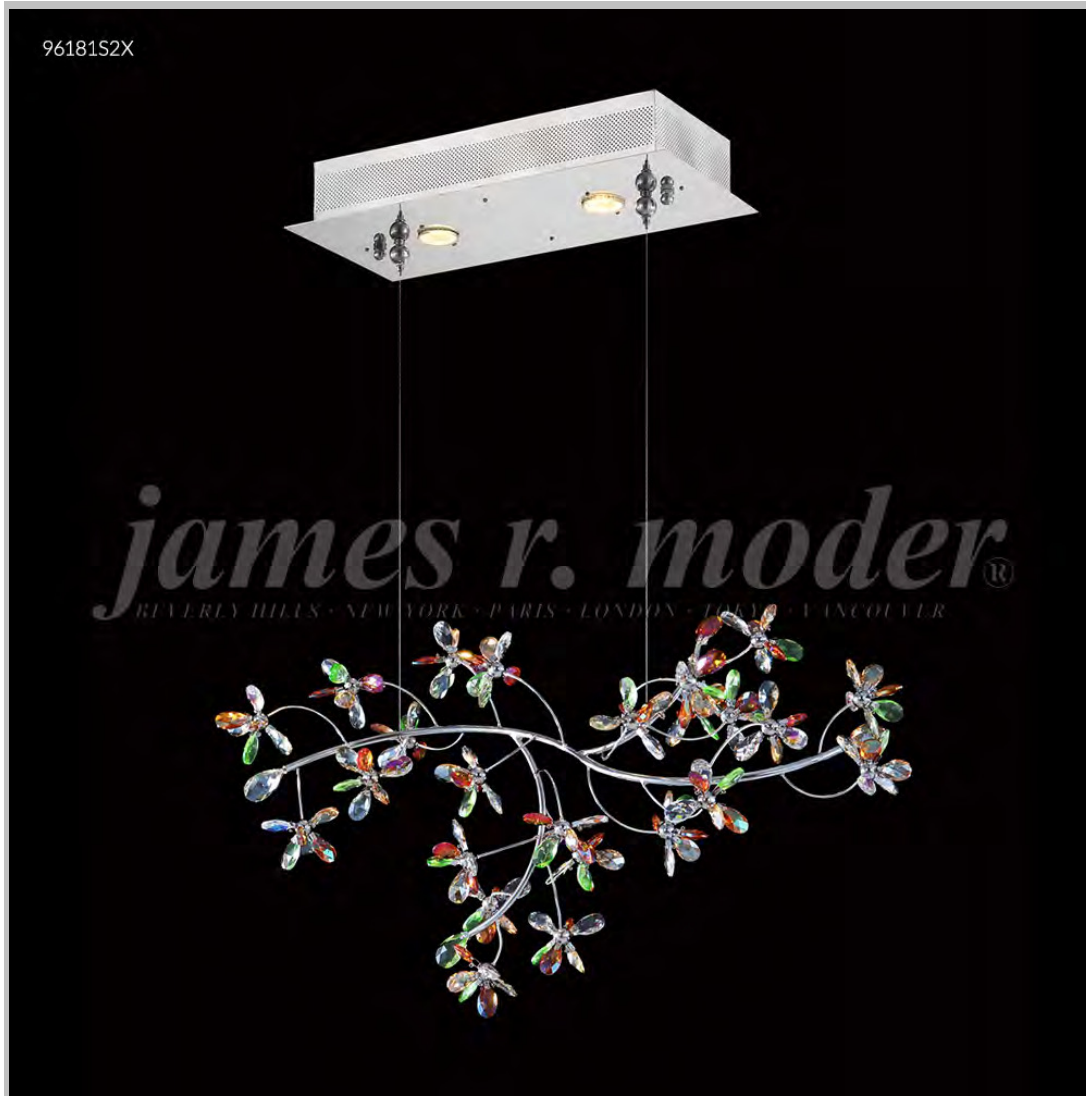

james r. moder® / *moder's* **IMPACT**™ CRYSTAL CHANDELIER *Fashion*
BEVERLY HILLS • NEW YORK • PARIS • LONDON • TOKYO • VANCOUVER

96181S2X

Model #: **96181S22**
Continental Fashion Collection

Specifications

SKU: 96181S22

Finish: Silver

Crystal: IMPERIAL Crystal (Clear)

Arms: N/A

Shades: N/A

H: 15 D/L: 29 W: 9 Extends: N/A (inches)

Hanging Weight: 13 (lbs)

Number of Bulbs: 2

Type of Bulbs: MR16/GU10 base

Circuits: 1

Voltage: 120

Max Wattage: 35

LED: N/A

*Note: Photo is representative of this model
but may vary in crystal, finish, or shade options*

Call **1-800-840-7158**
for prices, to view, order and locate your
closest JRM Crystal Gallery Showroom.