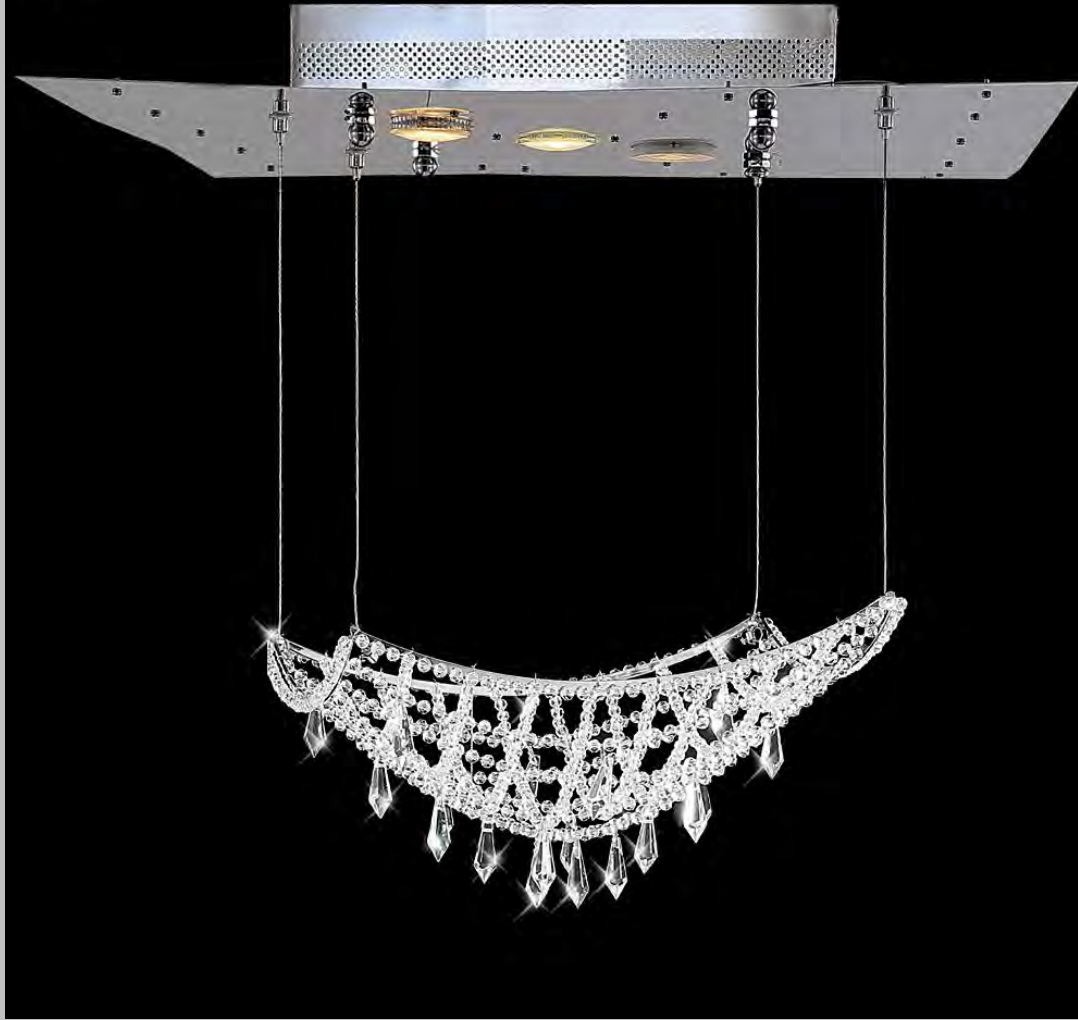

james r. moder® / *moder's* **IMPACT™** CRYSTAL CHANDELIER *Fashion*
BEVERLY HILLS • NEW YORK • PARIS • LONDON • TOKYO • VANCOUVER

96691S11

Model #: **96691S11**

Net Collection

Specifications

SKU: 96691S11

Finish: Silver

Crystal: SPECTRA CRYSTAL by Swarovski -Clear

Arms: N/A

Shades: N/A

H: 24 D/L: 22 W: 22 Extends: N/A (inches)

Hanging Weight: 8 (lbs)

Number of Bulbs: 3

Type of Bulbs: GU10