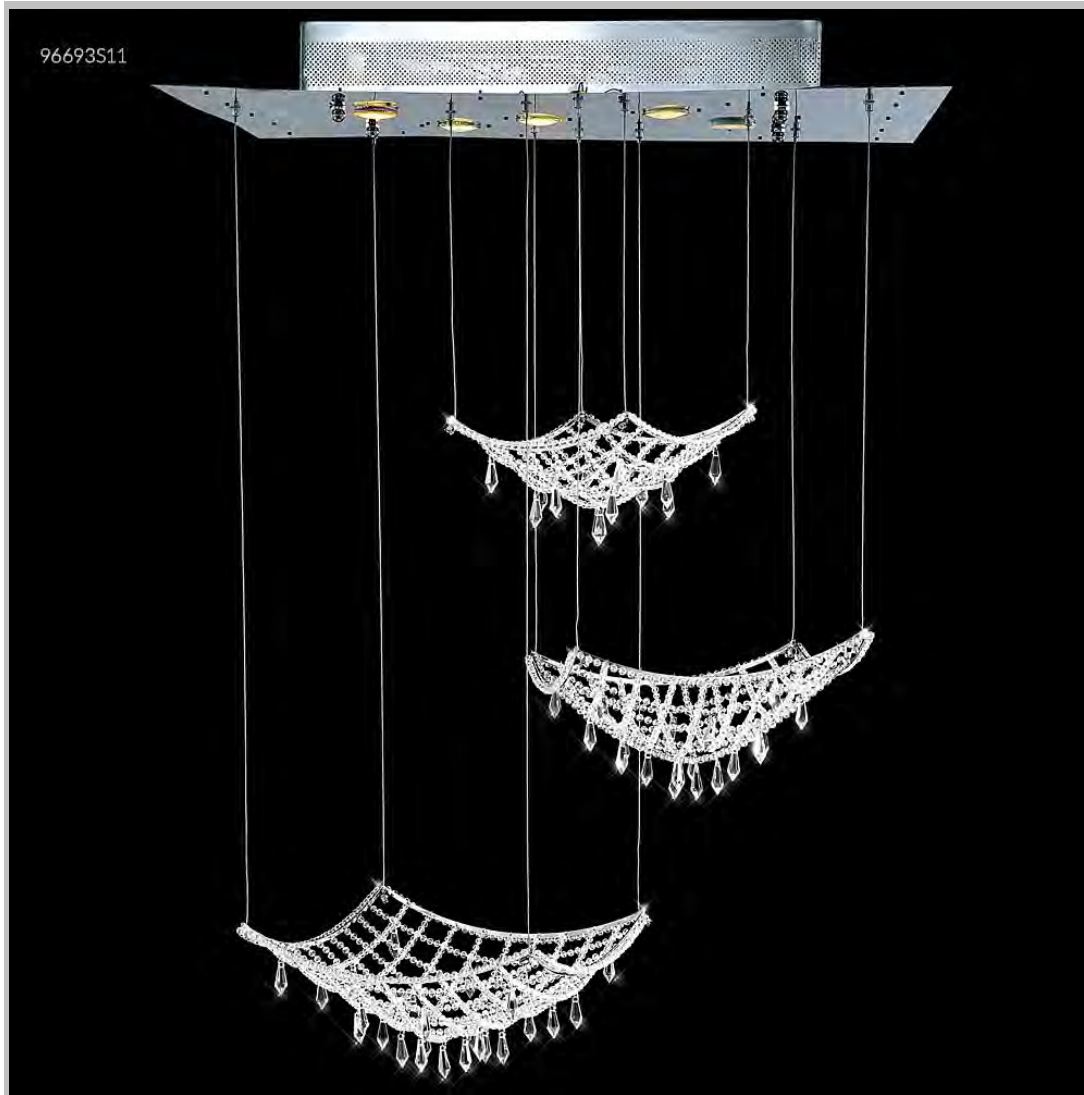

james r. moder® / *moder's* **IMPACT**™ CRYSTAL CHANDELIER *Fashion*
BEVERLY HILLS • NEW YORK • PARIS • LONDON • TOKYO • VANCOUVER

Model #: **96693S11**

Net Collection

Specifications

SKU: 96693S11

Finish: Silver

Crystal: SPECTRA CRYSTAL by Swarovski -Clear

Arms: N/A

Shades: N/A

H: 34 D/L: 31 W: 22 Extends: N/A (inches)

Hanging Weight: 24 (lbs)

Number of Bulbs: 5

Type of Bulbs: GU10

Circuits: 1

Voltage: 120

Max Wattage: 35

LED: N/A

*Note: Photo is representative of this model
but may vary in crystal, finish, or shade options*

Call **1-800-840-7158**

**for prices, to view, order and locate your
closest JRM Crystal Gallery Showroom.**