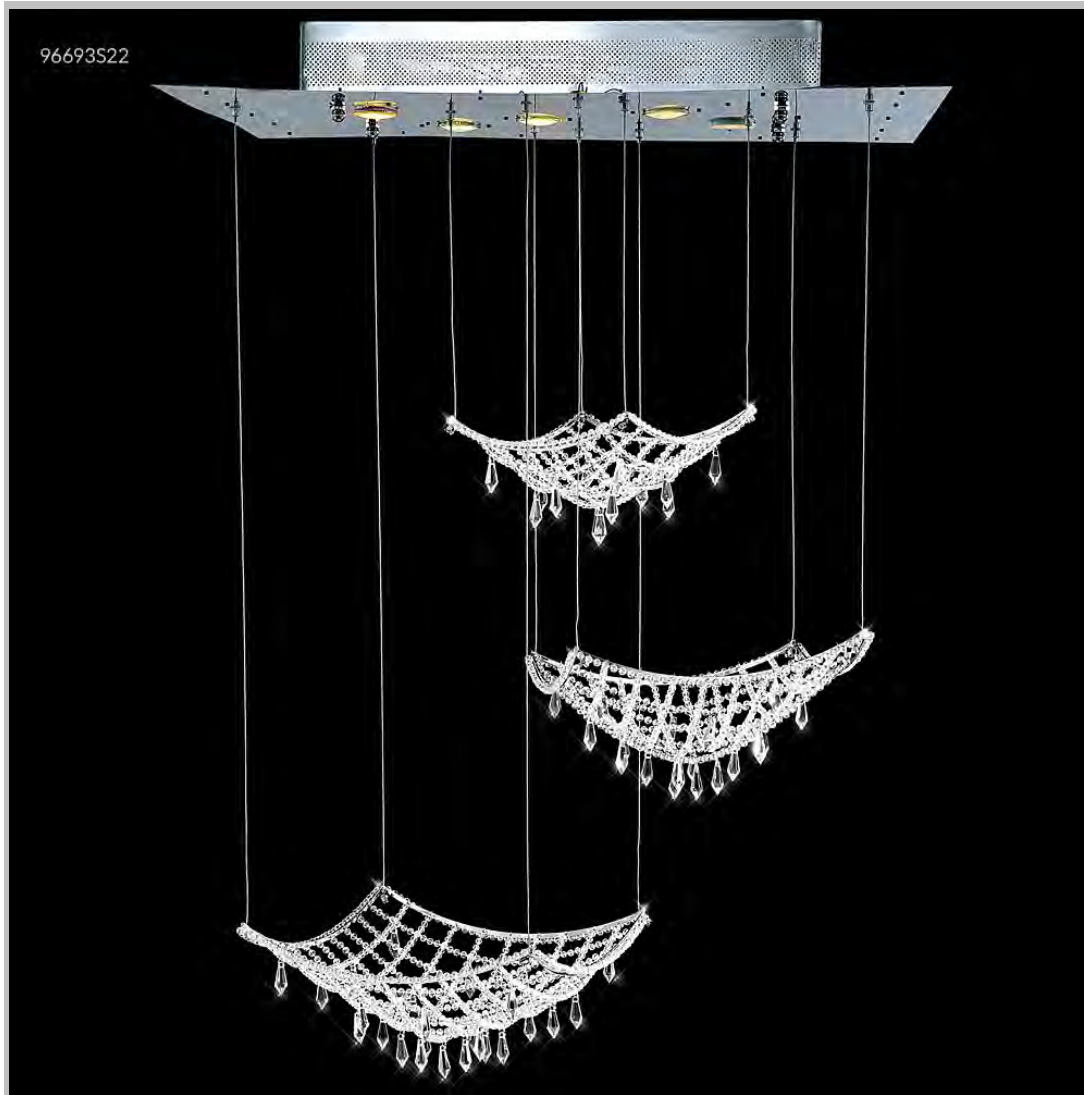

*james r. moder*® / *moder's* **IMPACT**™ CRYSTAL CHANDELIER *Fashion*  
BEVERLY HILLS • NEW YORK • PARIS • LONDON • TOKYO • VANCOUVER

Model #: **96693S22**

**Net Collection**

Specifications

SKU: 96693S22

Finish: Silver

Crystal: IMPERIAL Crystal (Clear)

Arms: N/A

Shades: N/A

H: 34 D/L: 31 W: 22 Extends: N/A (inches)

Hanging Weight: 24 (lbs)

Number of Bulbs: 5

Type of Bulbs: GU10

Circuits: 1

Voltage: 120

Max Wattage: 35

LED: N/A

*Note: Photo is representative of this model  
but may vary in crystal, finish, or shade options*

Call **1-800-840-7158**

**for prices, to view, order and locate your  
closest JRM Crystal Gallery Showroom.**