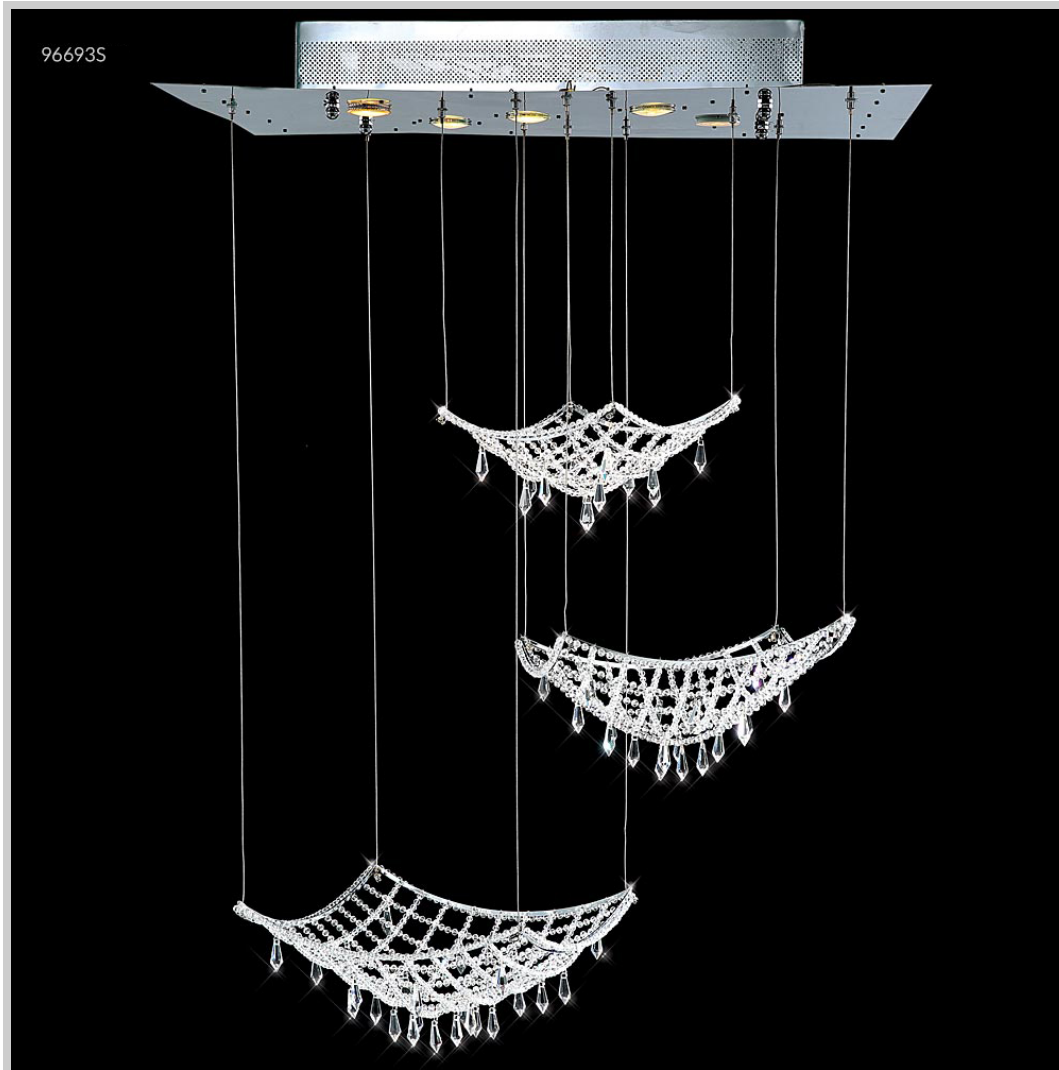

james r. moder® / moder® IMPACT™ CRYSTAL CHANDELIER *Fashion*
BEVERLY HILLS • NEW YORK • PARIS • LONDON • TOKYO • VANCOUVER

Model #: **96693S77**

Net Collection

Specifications

SKU: 96693S77

Finish: Silver

Crystal: moder® AUSTRIA - Clear

Arms: N/A

Shades: N/A

H: 34 D/L: 31 W: 22 Extends: N/A (inches)

Hanging Weight: 24 (lbs)

Number of Bulbs: 5

Type of Bulbs: GU10

Circuits: 1

Voltage: 120

Max Wattage: 35

LED: N/A

Note: Photo is representative of this model but may vary in crystal, finish, or shade options.

Call **1-800-840-7158**

for prices, to view, order and locate your closest JRM Crystal Gallery Showroom.