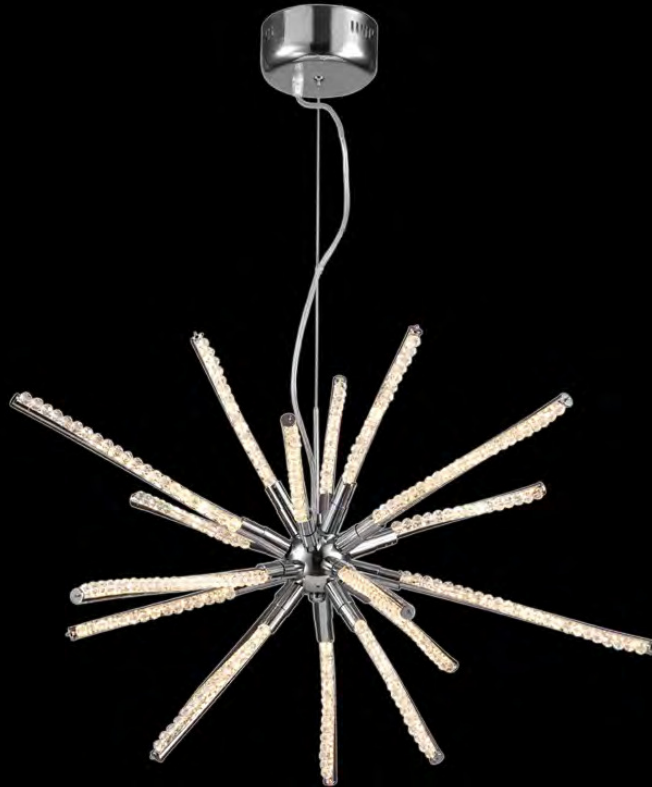

james r. moder® / *moder's* **IMPACT**™ CRYSTAL CHANDELIER *Fashion*
BEVERLY HILLS • NEW YORK • PARIS • LONDON • TOKYO • VANCOUVER

96736S22 LED

Model #: **96736S22LED**

Pyramid Collection

Specifications

SKU: 96736S22LED

Finish: Silver

Crystal: IMPERIAL Crystal (Clear)

Arms: N/A

Shades: N/A

H: 28 D/L: 28 W: N/A Extends: N/A (inches)

Hanging Weight: 14 (lbs)

Number of Bulbs: 1

Type of Bulbs: LED 3000K

Circuits: 1

Voltage: 120

Max Wattage: 50

LED: 3000K, Dimmable

*Note: Photo is representative of this model
but may vary in crystal, finish, or shade options*

Call **1-800-840-7158**

for prices, to view, order and locate your
closest JRM Crystal Gallery Showroom.